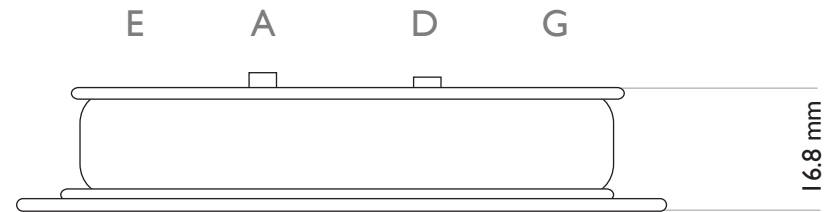

Bare Knuckle

TELE[®] SINGLE COIL BASS COMPONENT DIMENSIONS

Bare Knuckle

PICKUPS

TELE BASS SINGLE COIL BOBBIN - FLAT PROFILE

TELE BASS STAGGER HEIGHT PROFILE

STAGGER HEIGHTS

- E - 16.8 mm
- A - 18.4 mm
- D - 17.6 mm
- G - 16.8 mm

TELE BASS HEIGHT PROFILE