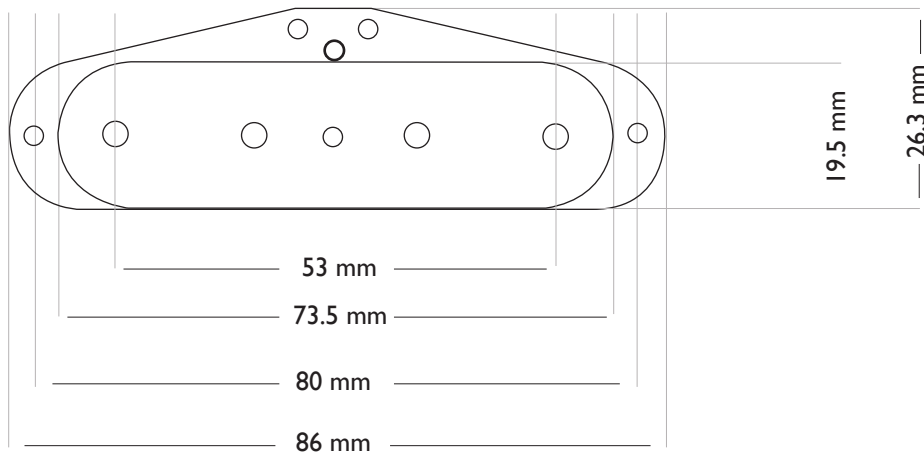

Bare Knuckle

TELE[®] SINGLE COIL BASS COMPONENT DIMENSIONS

Bare Knuckle

PICKUPS

TELE BASS SINGLE COIL BOBBIN - FLAT PROFILE

TELE BASS STAGGER HEIGHT PROFILE

STAGGER HEIGHTS

- E - 16.8 mm
- A - 18.4 mm
- D - 17.6 mm
- G - 16.8 mm

TELE BASS HEIGHT PROFILE