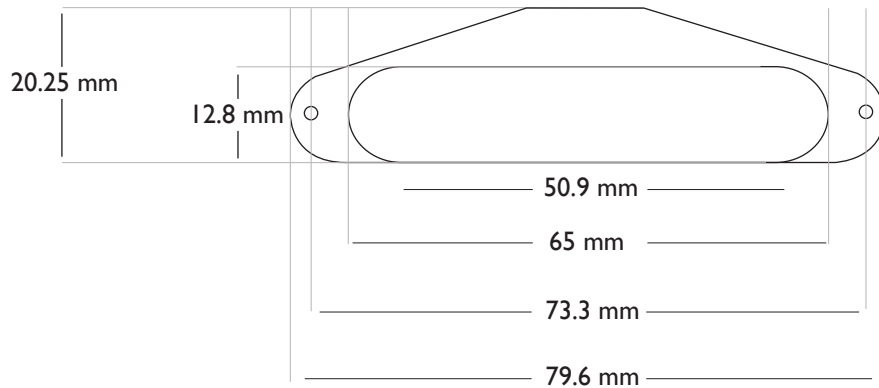

Bare Knuckle

TELE[®] SINGLE COIL COMPONENT DIMENSIONS

Bare Knuckle

PICKUPS

TELE SINGLE COIL NECK

TELE SINGLE COIL NECK MAGNET PROFILES

Blackguard '68 Stagger

Nomads