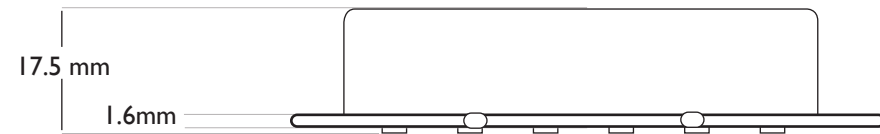

Bare Knuckle

TELE[®] SINGLE COIL COMPONENT DIMENSIONS

Bare Knuckle

PICKUPS

TELE SINGLE COIL NECK

TELE SINGLE COIL NECK MAGNET PROFILES

Blackguard '68 Stagger

Nomads