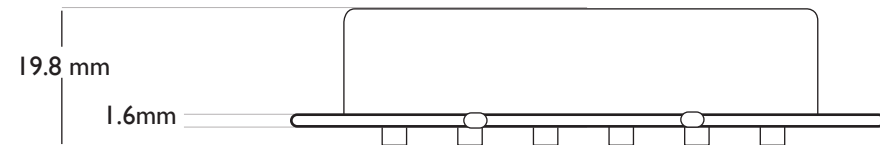

Bare Knuckle

TELE[®] SINGLE COIL COMPONENT DIMENSIONS

Bare Knuckle

PICKUPS

TELE SINGLE COIL NECK

TELE SINGLE COIL NECK MAGNET PROFILES

Blackguard '68 Stagger

Nomads