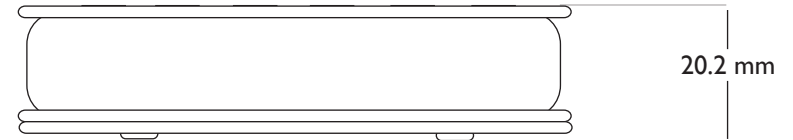

Bare Knuckle

TELE[®] SINGLE COIL BRIDGE DIMENSIONS

Bare Knuckle

PICKUPS

TELE SINGLE BRIDGE COIL

MAGNET PROFILES

Blackguard Flat '50,
Blackguard Flat '52,
Nomads

Country Boy,
Piledriver