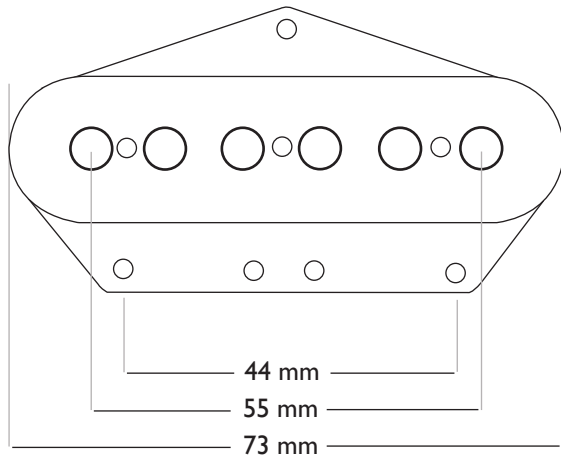

Bare Knuckle

TELE[®] SINGLE COIL BRIDGE DIMENSIONS

Bare Knuckle

PICKUPS

TELE SINGLE BRIDGE COIL

MAGNET PROFILES

Blackguard Flat '50,
Blackguard Flat '52,
Nomads

Country Boy,
Piledriver