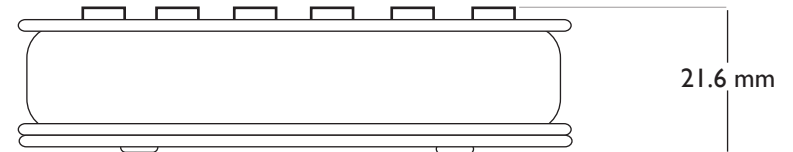

Yardbird,
The Boss