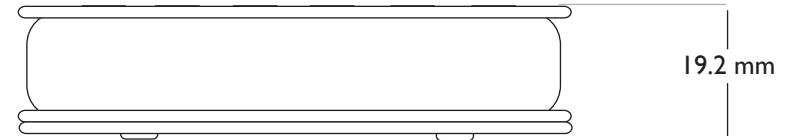

Bare Knuckle

TELE[®] SINGLE COIL BRIDGE DIMENSIONS

Bare Knuckle

PICKUPS

TELE SINGLE BRIDGE COIL

MAGNET PROFILES

Blackguard Flat '50,
Blackguard Flat '52,
Nomads

Country Boy,
Piledriver