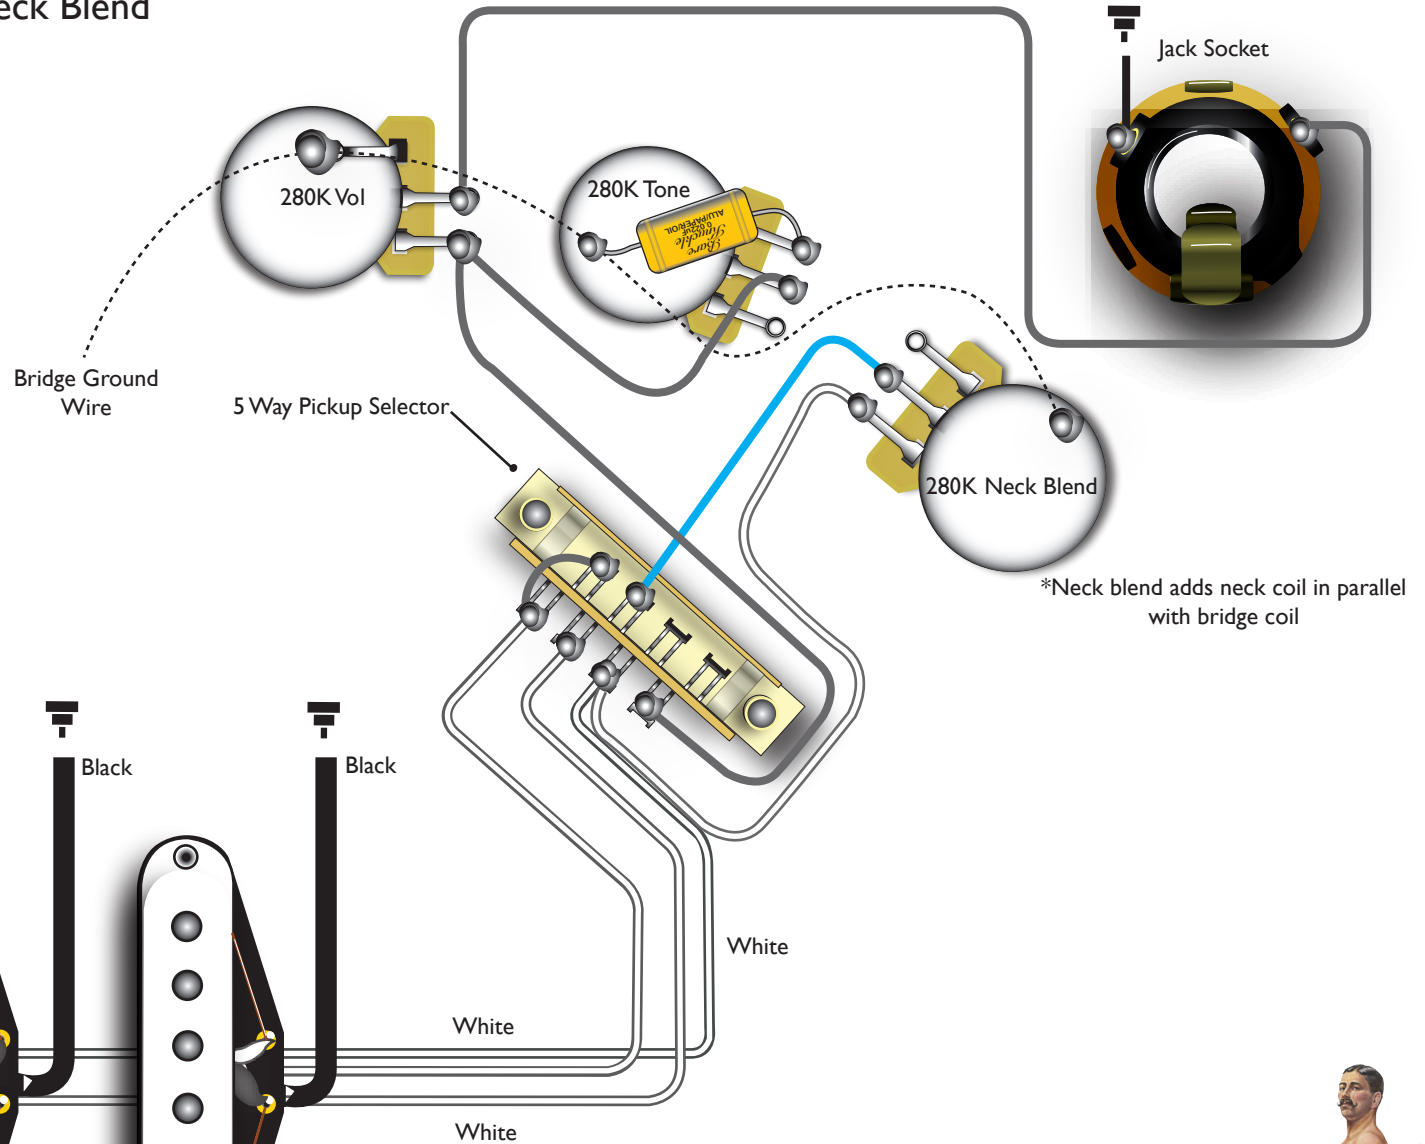

S/S/S - 1 Volume, 1 Tone with Neck Blend

Key

-  Solder joint
-  Ground connection. Usually soldered to rear of volume pot

5 Way Selector Positions-

1. Bridge
2. Bridge & Mid humcancelling
3. Middle
4. Mid & Neck humcancelling
5. Neck

Bare Knuckle
PICKUPS