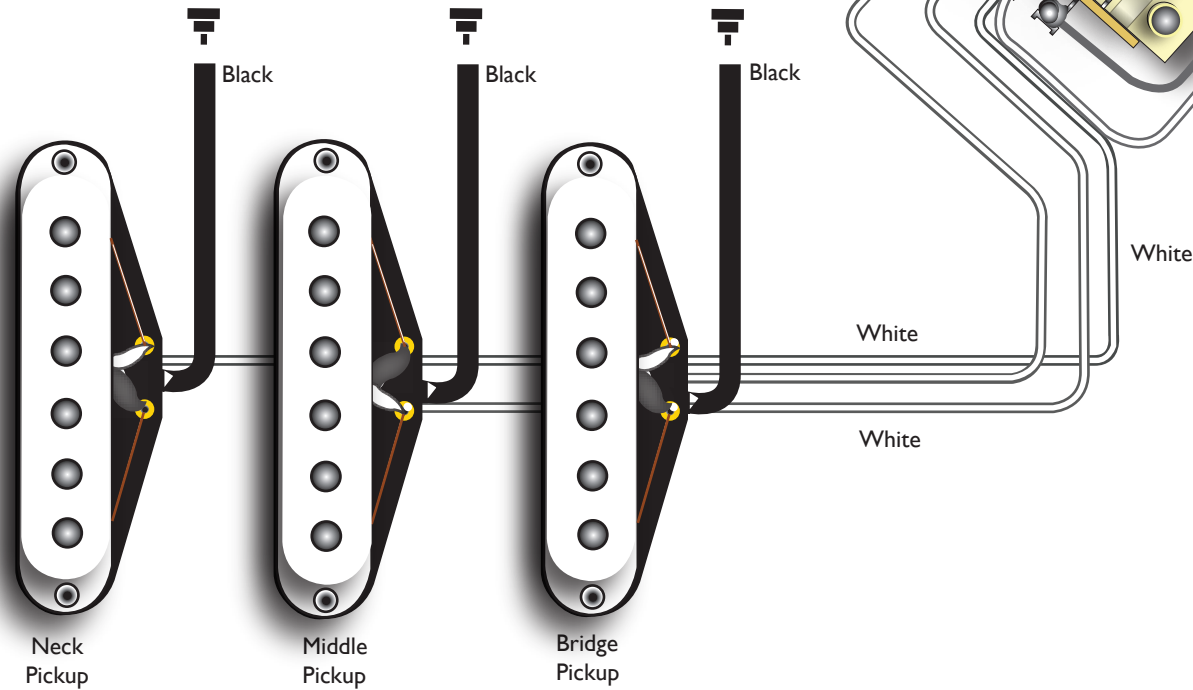

S/S/S - 1 Volume, 1 Tone with Neck Blend

Key

-  Solder joint
-  Ground connection. Usually soldered to rear of volume pot

5 Way Selector Positions-

1. Bridge
2. Bridge & Mid humcancelling
3. Middle
4. Mid & Neck humcancelling
5. Neck

Bare Knuckle
PICKUPS