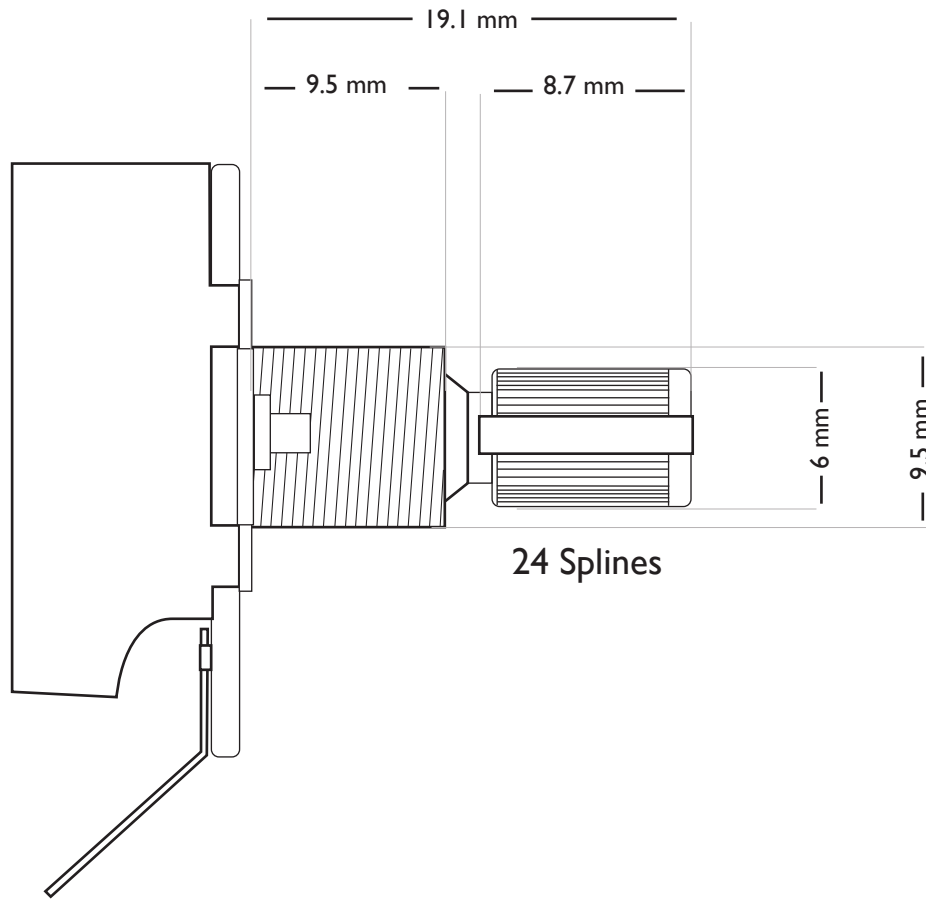

Bare Knuckle
BKP/CTS 280k & 550k, STANDARD AND LONG-SHAFT POTS

STANDARD POT

LONG-SHAFT POT

Bare Knuckle
PICKUPS