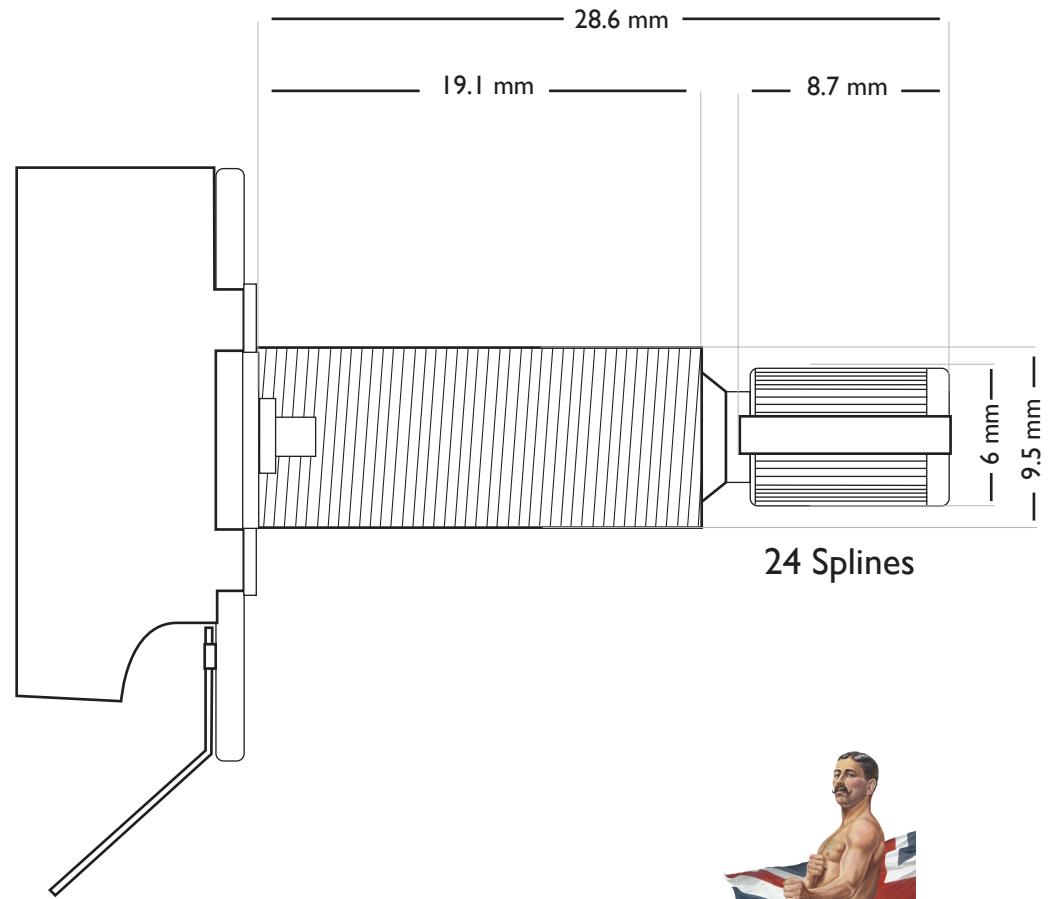

Bare Knuckle
BKP/CTS 280k & 550k, STANDARD AND LONG-SHAFT POTS

STANDARD POT

LONG-SHAFT POT

Bare Knuckle
PICKUPS