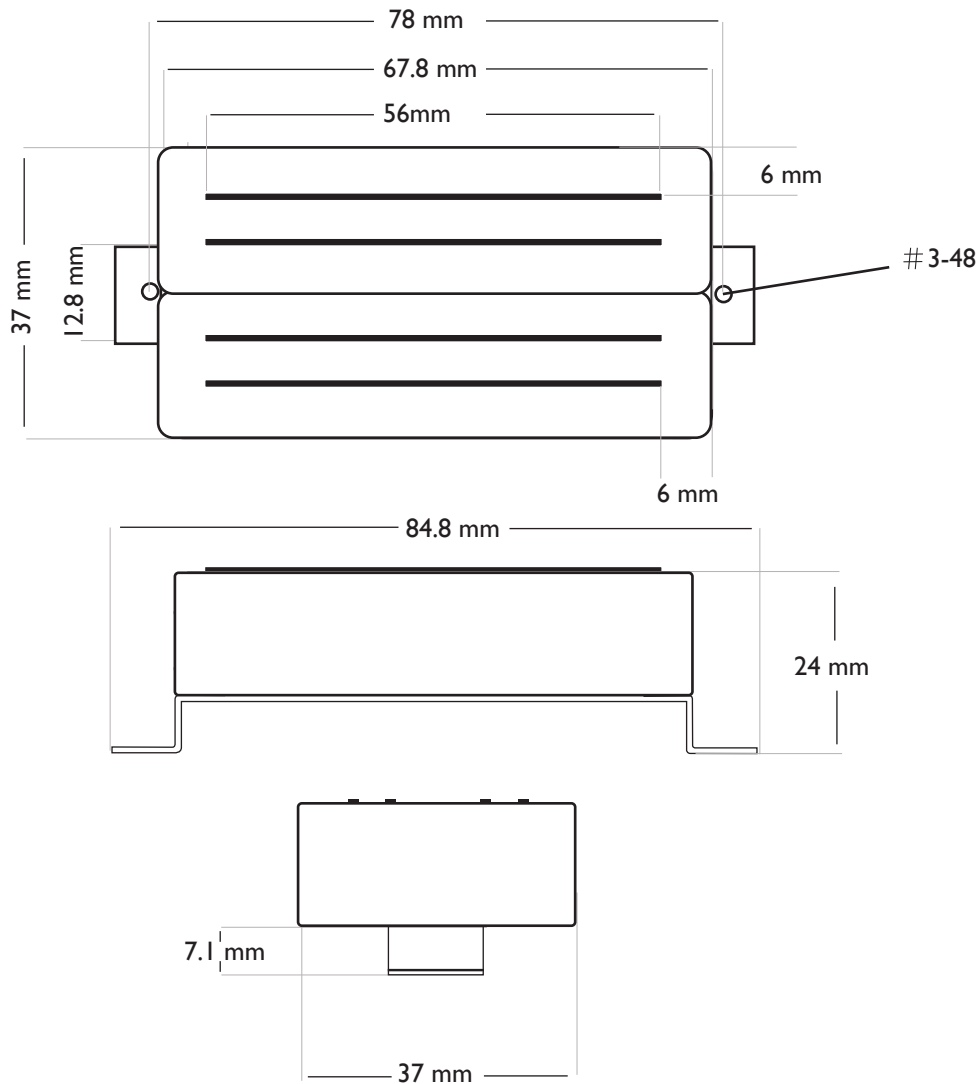

# Bare Knuckle BLACKHAWK HUMBUCKER DIMENSIONS

\*Note - The bridge and neck humbucker differ in height only.

*Bare Knuckle*  
PICKUPS

## BRIDGE SHORT LEG BASEPLATE

## NECK SHORT LEG BASEPLATE