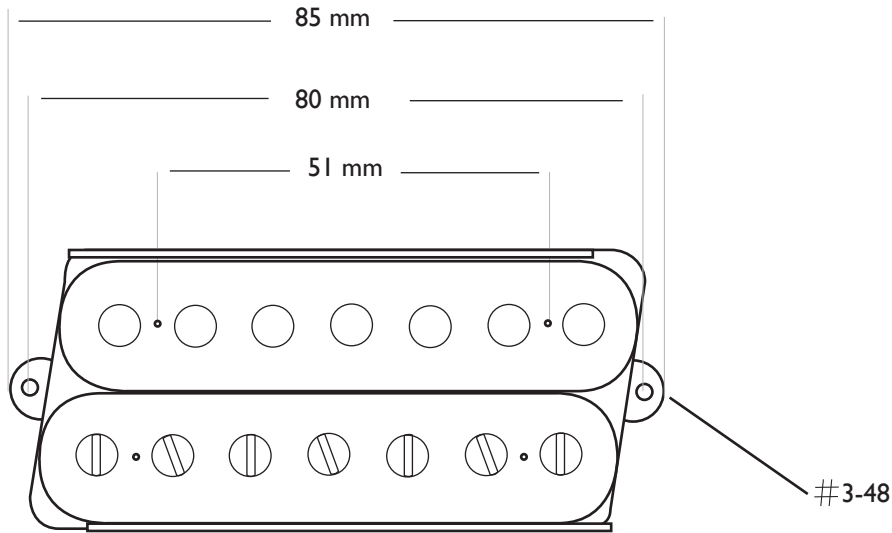

Bare Knuckle 7 STRING ANGLED BASE-PLATES HUMBUCKER DIMENSIONS

Bare Knuckle
PICKUPS

7 STRING SHORT LEG ANGLED BASEPLATE

***NOTE** -Baseplate angle measures at 10 degrees.