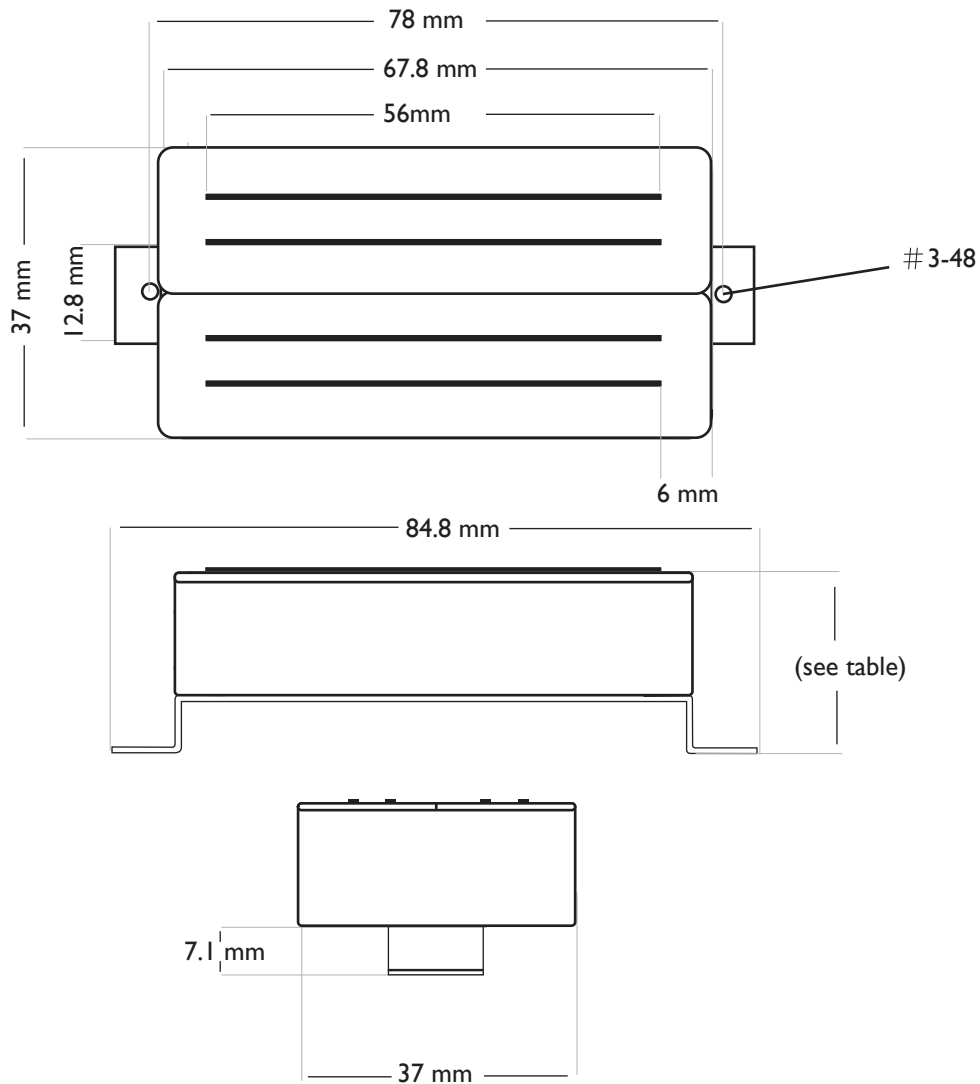

Bare Knuckle 6 STRING BLADED HUMBUCKER DIMENSIONS

Bare Knuckle
PICKUPS

OPEN COIL, SHORT LEG BASEPLATE

HEIGHTS (approx)

- Black Hawk Bridge (Ceramic) - 24.5mm
- Black Hawk Bridge (Alnico) - 23.5mm
- Black Hawk Neck - 23.5mm
- Impulse Bridge - 23.5mm
- Impulse Neck - 23.5mm
- Halcyon Bridge - 24.5mm
- Halcyon Neck - 22.5mm