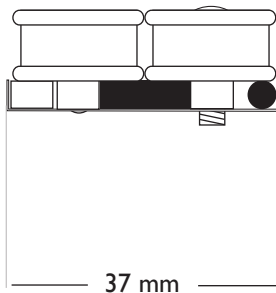

Bare Knuckle 7 STRING ANGLED BASE-PLATES HUMBUCKER DIMENSIONS

Bare Knuckle
PICKUPS

7 STRING SHORT LEG ANGLED BASEPLATE

***NOTE** -Baseplate angle measures at 10 degrees.

Standard height models ~14mm: Stormy Monday, PG Blues, Mule, Riff Raff, VHII, PolyPaf, Black Dog, Peacemaker, Emerald, Abraxas, Polymath, Rebel Yell, Cold Sweat (Bridge +1mm), Crawler, Aftermath (NECK), Nailbomb (Ceramic +1mm), Silo, Holydiver, Painkiller (NECK), Miracle Man (Bridge +1mm), Warpig (Ceramic +1mm), Unity (NECK), All Boot Camp models (Brute Force bridge +1mm)

Medium height models ~ 16.5mm: Impulse, Black Hawk (Ceramic +1mm), Aftermath (BRIDGE), Painkiller (BRIDGE), Juggernaut (NECK)

Taller height models ~ 17.5mm: Juggernaut (Bridge), Ragnarok (Bridge), Unity (Bridge), Halcyon (Bridge)

NOTE: In most cases, due to the low-profile build, the pole screws in a multiscale slanted pickup are taller than the body of the pickup itself and so are the important consideration in terms of the overall height of the pickup.

Our pole screw lengths are:

Hex Bolt = 18.9mm

Short Screw = 17.5mm