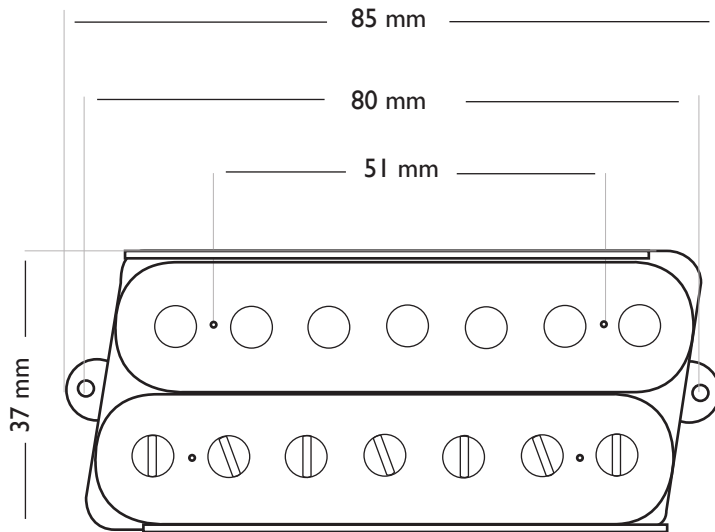

Bare Knuckle 7 STRING ANGLED BASE-PLATES HUMBUCKER DIMENSIONS

Bare Knuckle
PICKUPS

7 STRING SHORT LEG ANGLED BASEPLATE

***NOTE** -Baseplate angle measures at 10 degrees.

Standard height models ~14mm: Stormy Monday, PG Blues, Mule, Riff Raff, VHII, PolyPaf, Black Dog, Peacemaker, Emerald, Abraxas, Polymath, Rebel Yell, Cold Sweat (Bridge +1mm), Crawler, Aftermath (NECK), Nailbomb (Ceramic +1mm), Silo, Holydiver, Painkiller (NECK), Miracle Man (Bridge +1mm), Warpig (Ceramic +1mm), Unity (NECK), All Boot Camp models (Brute Force bridge +1mm)

Medium height models ~ 16.5mm: Impulse, Black Hawk (Ceramic +1mm), Aftermath (BRIDGE), Painkiller (BRIDGE), Juggernaut (NECK)

Taller height models ~ 17.5mm: Juggernaut (Bridge), Ragnarok (Bridge), Unity (Bridge), Halcyon (Bridge)

NOTE: In most cases, due to the low-profile build, the pole screws in a multiscale slanted pickup are taller than the body of the pickup itself and so are the important consideration in terms of the overall height of the pickup.

Our pole screw lengths are:

Hex Bolt = 18.9mm

Short Screw = 17.5mm