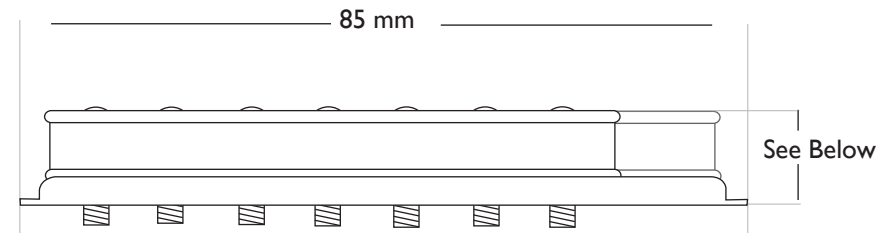

Bare Knuckle 7 STRING ANGLED BASE-PLATES HUMBUCKER DIMENSIONS

Bare Knuckle
PICKUPS

7 STRING SHORT LEG ANGLED BASEPLATE

***NOTE** -Baseplate angle measures at 10 degrees.

Standard height models ~14mm: Stormy Monday, PG Blues, Mule, Riff Raff, VHII, PolyPaf, Black Dog, Peacemaker, Emerald, Abraxas, Polymath, Rebel Yell, Cold Sweat (Bridge +1mm), Crawler, Aftermath (NECK), Nailbomb (Ceramic +1mm), Silo, Holydiver, Painkiller (NECK), Miracle Man (Bridge +1mm), Warpig (Ceramic +1mm), Unity (NECK), All Boot Camp models (Brute Force bridge +1mm)

Medium height models ~ 16.5mm: Impulse, Black Hawk (Ceramic +1mm), Aftermath (BRIDGE), Painkiller (BRIDGE), Juggernaut (NECK)

Taller height models ~ 17.5mm: Juggernaut (Bridge), Ragnarok (Bridge), Unity (Bridge), Halcyon (Bridge)

NOTE: In most cases, due to the low-profile build, the pole screws in a multiscale slanted pickup are taller than the body of the pickup itself and so are the important consideration in terms of the overall height of the pickup.

Our pole screw lengths are:

Hex Bolt = 18.9mm

Short Screw = 17.5mm