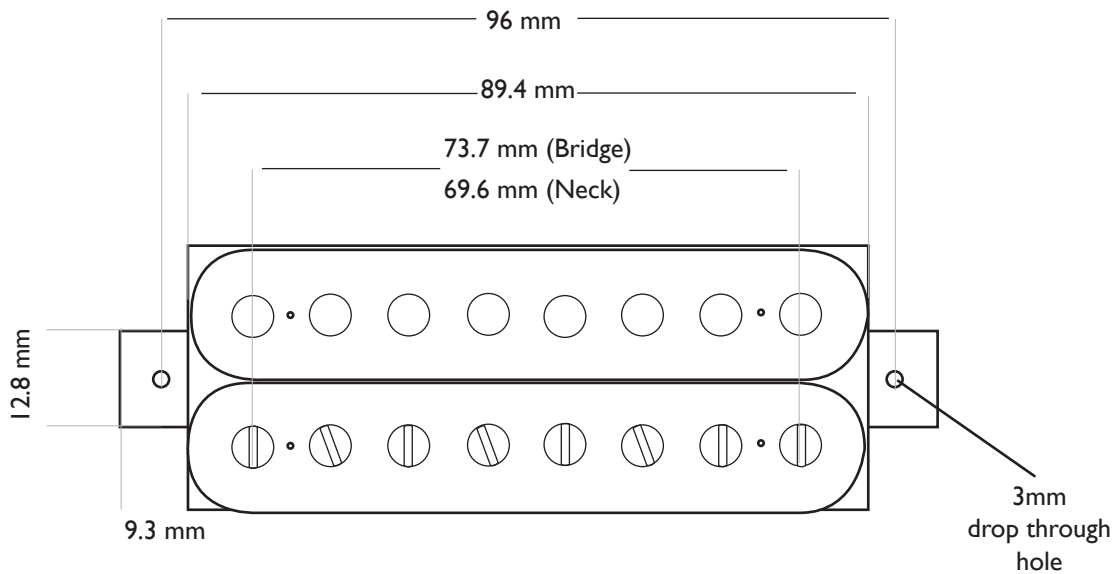

Bare Knuckle 8 STRING BRIDGE & NECK HUMBUCKER DIMENSIONS

Standard height models ~14mm: Stormy Monday, PG Blues, Mule, Riff Raff, VHII, PolyPaf, Black Dog, Peacemaker, Emerald, Abraxas, Polymath, Rebel Yell, Cold Sweat (Bridge +1mm), Crawler, Aftermath (NECK), Nailbomb (Ceramic +1mm), Silo, Holydiver, Painkiller (NECK), Miracle Man (Bridge +1mm), Warpig (Ceramic +1mm), Unity (NECK), All Boot Camp models (Brute Force bridge +1mm)

Medium height models ~16.5mm: Impulse, Black Hawk (Ceramic +1mm), Aftermath (BRIDGE), Painkiller (BRIDGE), Juggernaut (NECK)

Taller height models ~17.5mm: Juggernaut (Bridge), Ragnarok (Bridge), Unity (Bridge), Halcyon (Bridge)

NOTE: In most cases, due to the low-profile build, the pole screws in an open coil 8 string pickup are taller than the body of the pickup itself and so are the important consideration in terms of the overall height of the pickup.

Our pole screw lengths are:

Hex Bolt = 18.9mm
Short Screw = 17.5mm

Bare Knuckle
PICKUPS