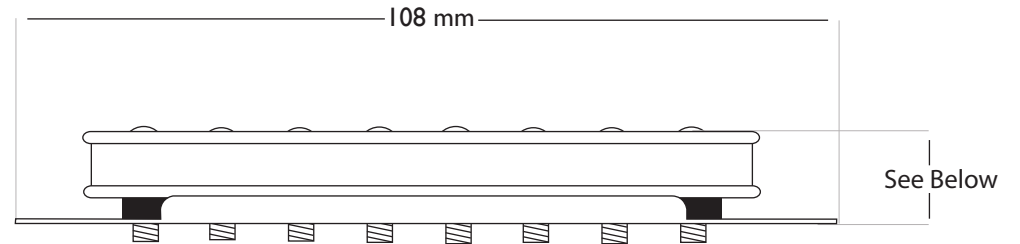

Bare Knuckle 8 STRING BRIDGE & NECK HUMBUCKER DIMENSIONS

Standard height models ~14mm: Stormy Monday, PG Blues, Mule, Riff Raff, VHII, PolyPaf, Black Dog, Peacemaker, Emerald, Abraxas, Polymath, Rebel Yell, Cold Sweat (Bridge +1mm), Crawler, Aftermath (NECK), Nailbomb (Ceramic +1mm), Silo, Holydiver, Painkiller (NECK), Miracle Man (Bridge +1mm), Warpig (Ceramic +1mm), Unity (NECK), All Boot Camp models (Brute Force bridge +1mm)

Medium height models ~16.5mm: Impulse, Black Hawk (Ceramic +1mm), Aftermath (BRIDGE), Painkiller (BRIDGE), Juggernaut (NECK)

Taller height models ~17.5mm: Juggernaut (Bridge), Ragnarok (Bridge), Unity (Bridge), Halcyon (Bridge)

NOTE: In most cases, due to the low-profile build, the pole screws in an open coil 8 string pickup are taller than the body of the pickup itself and so are the important consideration in terms of the overall height of the pickup.

Our pole screw lengths are:

Hex Bolt = 18.9mm
Short Screw = 17.5mm

Bare Knuckle
PICKUPS