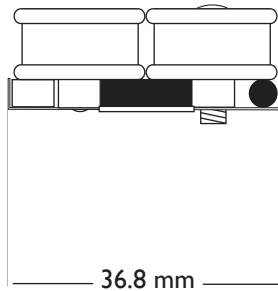

Bare Knuckle 8 STRING BRIDGE & NECK HUMBUCKER DIMENSIONS

Standard height models ~14mm: Stormy Monday, PG Blues, Mule, Riff Raff, VHII, PolyPaf, Black Dog, Peacemaker, Emerald, Abraxas, Polymath, Rebel Yell, Cold Sweat (Bridge +1mm), Crawler, Aftermath (NECK), Nailbomb (Ceramic +1mm), Silo, Holydiver, Painkiller (NECK), Miracle Man (Bridge +1mm), Warpig (Ceramic +1mm), Unity (NECK), All Boot Camp models (Brute Force bridge +1mm)

Medium height models ~16.5mm: Impulse, Black Hawk (Ceramic +1mm), Aftermath (BRIDGE), Painkiller (BRIDGE), Juggernaut (NECK)

Taller height models ~17.5mm: Juggernaut (Bridge), Ragnarok (Bridge), Unity (Bridge), Halcyon (Bridge)

NOTE: In most cases, due to the low-profile build, the pole screws in an open coil 8 string pickup are taller than the body of the pickup itself and so are the important consideration in terms of the overall height of the pickup.

Our pole screw lengths are:

Hex Bolt = 18.9mm
Short Screw = 17.5mm

Bare Knuckle
PICKUPS