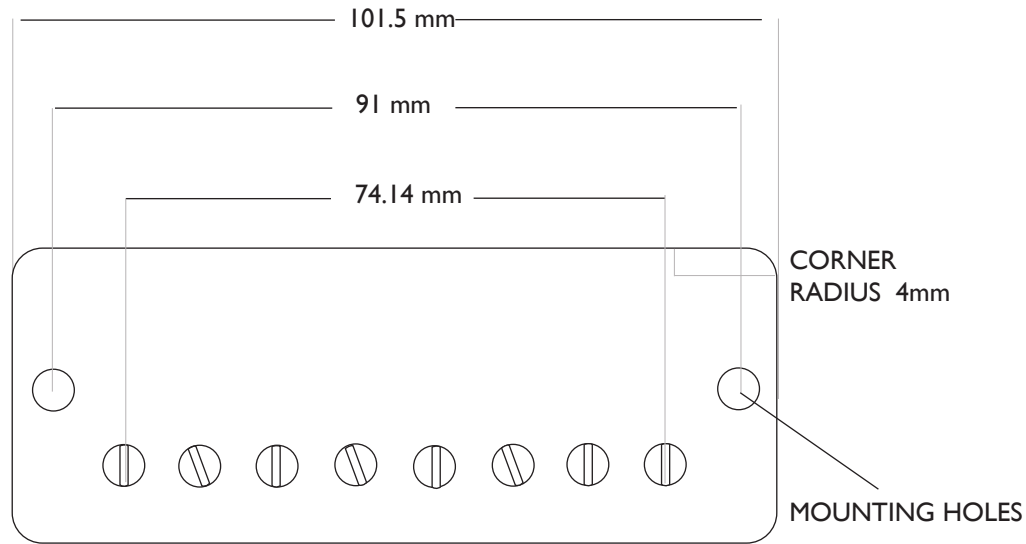

Bare Knuckle 8 STRING SOAPBAR HUMBUCKER DIMENSIONS

8 STRING SOAPBAR SIZED BRIDGE COVER DIMENSIONS

8 STRING SOAPBAR SIZED NECK COVER DIMENSIONS

8 STRING SOAPBAR WIDTH & HEIGHT DIMENSIONS
(BRIDGE & NECK)