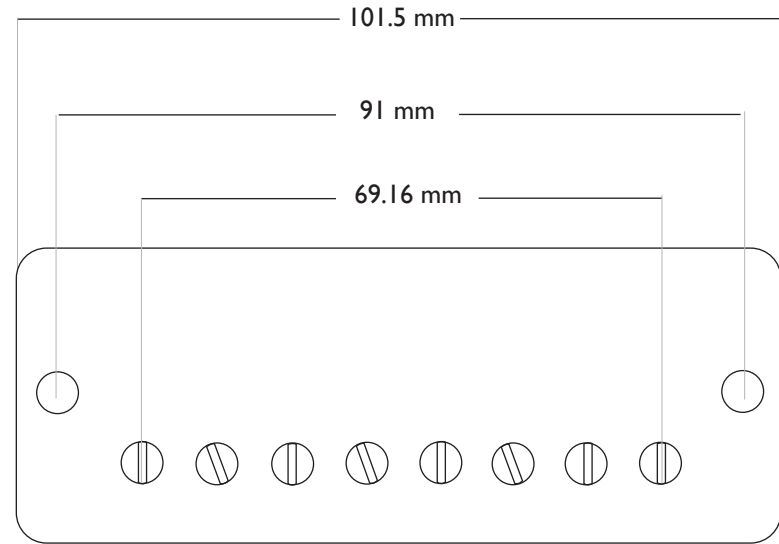

Bare Knuckle 8 STRING SOAPBAR HUMBUCKER DIMENSIONS

8 STRING SOAPBAR SIZED BRIDGE COVER DIMENSIONS

8 STRING SOAPBAR SIZED NECK COVER DIMENSIONS

8 STRING SOAPBAR WIDTH & HEIGHT DIMENSIONS
(BRIDGE & NECK)