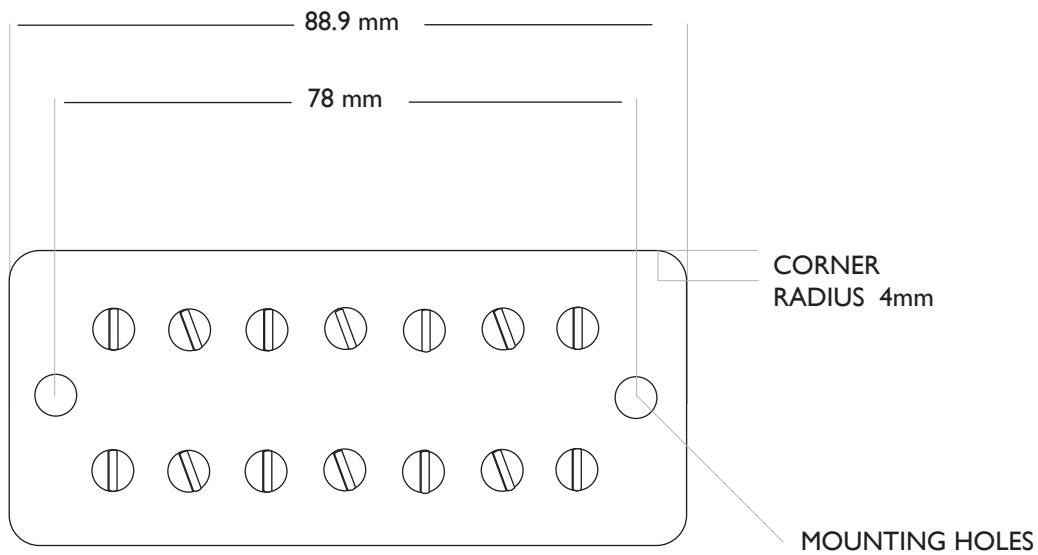

Bare Knuckle 7 STRING SOAPBAR HUMBUCKER DIMENSIONS

Bare Knuckle
PICKUPS

7 STRING SOAPBAR SIZED COVER DIMENSIONS

7 STRING SOAPBAR WIDTH & HEIGHT DIMENSION