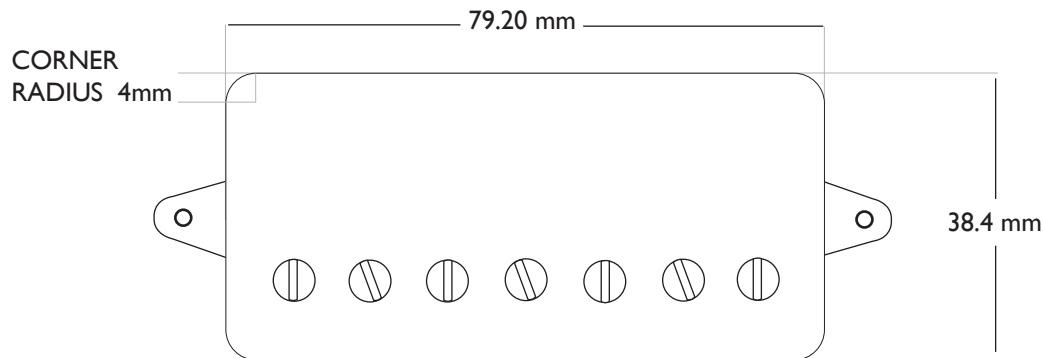

# Bare Knuckle 7 STRING (61.4 mm) HUMBUCKER DIMENSIONS

*Bare Knuckle*  
PICKUPS

7 STRING SHORT LEG BASEPLATE

**Standard height models ~17mm:** Stormy Monday, PG Blues, Mule, Riff Raff, VHII, PolyPaf, Black Dog, Peacemaker, Emerald, Abraxas, Polymath, Rebel Yell, Cold Sweat (Bridge +1mm), Crawler, Aftermath (NECK), Nailbomb (Ceramic +1mm), Silo, Holydiver, Painkiller (NECK), Miracle Man (Bridge +1mm), Warpig (Ceramic +1mm), Unity (NECK), All Boot Camp models (Brute Force bridge +1mm)

**Medium height models ~19.5mm:** Impulse, Black Hawk (Ceramic +1mm), Aftermath (BRIDGE), Painkiller (BRIDGE), Juggernaut (NECK)

**Taller height models ~20.5mm:** Juggernaut (Bridge), Ragnarok (Bridge), Unity (Bridge), Halcyon (Bridge)

**Covered model +1.5mm**

7 STRING COVER DIMENSIONS