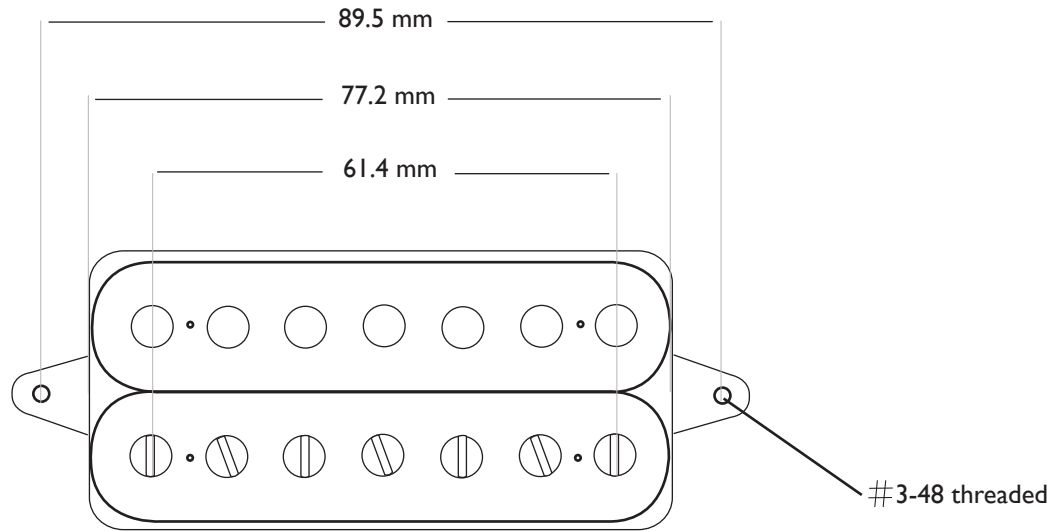

# Bare Knuckle 7 STRING (61.4 mm) HUMBUCKER DIMENSIONS

*Bare Knuckle*  
PICKUPS

7 STRING SHORT LEG BASEPLATE

**Standard height models ~17mm:** Stormy Monday, PG Blues, Mule, Riff Raff, VHII, PolyPaf, Black Dog, Peacemaker, Emerald, Abraxas, Polymath, Rebel Yell, Cold Sweat (Bridge +1mm), Crawler, Aftermath (NECK), Nailbomb (Ceramic +1mm), Silo, Holydiver, Painkiller (NECK), Miracle Man (Bridge +1mm), Warpig (Ceramic +1mm), Unity (NECK), All Boot Camp models (Brute Force bridge +1mm)

**Medium height models ~19.5mm:** Impulse, Black Hawk (Ceramic +1mm), Aftermath (BRIDGE), Painkiller (BRIDGE), Juggernaut (NECK)

**Taller height models ~20.5mm:** Juggernaut (Bridge), Ragnarok (Bridge), Unity (Bridge), Halcyon (Bridge)

**Covered model +1.5mm**

7 STRING COVER DIMENSIONS