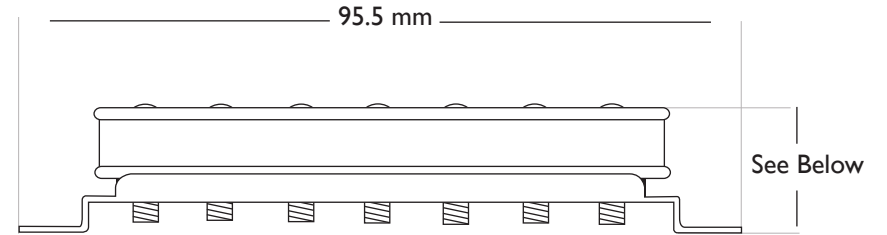

# Bare Knuckle 7 STRING (61.4 mm) HUMBUCKER DIMENSIONS

*Bare Knuckle*  
PICKUPS

7 STRING SHORT LEG BASEPLATE

**Standard height models ~17mm:** Stormy Monday, PG Blues, Mule, Riff Raff, VHII, PolyPaf, Black Dog, Peacemaker, Emerald, Abraxas, Polymath, Rebel Yell, Cold Sweat (Bridge +1mm), Crawler, Aftermath (NECK), Nailbomb (Ceramic +1mm), Silo, Holydiver, Painkiller (NECK), Miracle Man (Bridge +1mm), Warpig (Ceramic +1mm), Unity (NECK), All Boot Camp models (Brute Force bridge +1mm)

**Medium height models ~19.5mm:** Impulse, Black Hawk (Ceramic +1mm), Aftermath (BRIDGE), Painkiller (BRIDGE), Juggernaut (NECK)

**Taller height models ~20.5mm:** Juggernaut (Bridge), Ragnarok (Bridge), Unity (Bridge), Halcyon (Bridge)

**Covered model +1.5mm**

7 STRING COVER DIMENSIONS