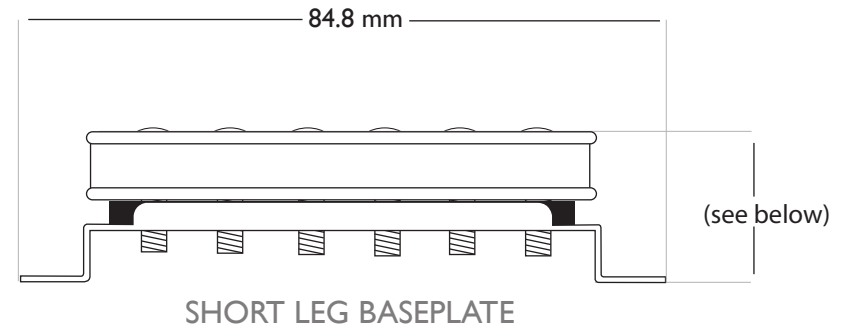

# Bare Knuckle 6 STRING HUMBUCKER DIMENSIONS

**Standard height models ~21mm:** Stormy Monday, PG Blues, Mule, Riff Raff, VHII, PolyPaf, Black Dog, Peacemaker, Emerald, Abraxas, Polymath, Rebel Yell, Cold Sweat (Bridge +1mm), Crawler, Aftermath (NECK), Nailbomb (Ceramic +1mm), Silo, Holydiver, Painkiller (NECK), Miracle Man (Bridge +1mm), Warpig (Ceramic +1mm), Unity (NECK), All Boot Camp models (Brute Force bridge +1mm)

**Medium height models ~ 23.5mm:** Impulse, Black Hawk (Ceramic +1mm), Aftermath (BRIDGE), Painkiller (BRIDGE), Juggernaut (NECK)

**Taller height models ~ 24.5mm:** Juggernaut (Bridge), Ragnarok (Bridge), Unity (Bridge), Halcyon (Bridge)

**Long leg baseplate +7.5mm**  
**Covered model +1.5mm**

*Bare Knuckle*  
PICKUPS