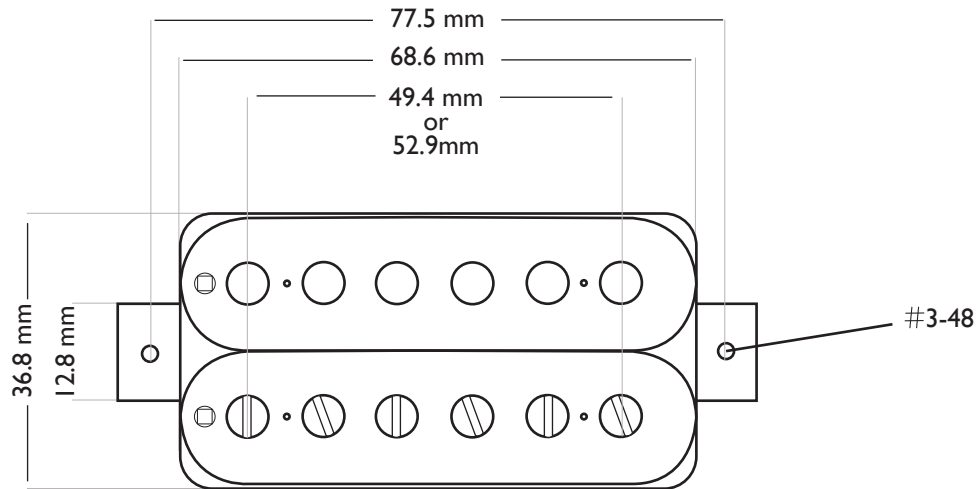

# Bare Knuckle 6 STRING HUMBUCKER DIMENSIONS

**Standard height models ~21mm:** Stormy Monday, PG Blues, Mule, Riff Raff, VHII, PolyPaf, Black Dog, Peacemaker, Emerald, Abraxas, Polymath, Rebel Yell, Cold Sweat (Bridge +1mm), Crawler, Aftermath (NECK), Nailbomb (Ceramic +1mm), Silo, Holydiver, Painkiller (NECK), Miracle Man (Bridge +1mm), Warpig (Ceramic +1mm), Unity (NECK), All Boot Camp models (Brute Force bridge +1mm)

**Medium height models ~ 23.5mm:** Impulse, Black Hawk (Ceramic +1mm), Aftermath (BRIDGE), Painkiller (BRIDGE), Juggernaut (NECK)

**Taller height models ~ 24.5mm:** Juggernaut (Bridge), Ragnarok (Bridge), Unity (Bridge), Halcyon (Bridge)

**Long leg baseplate +7.5mm**  
**Covered model +1.5mm**

*Bare Knuckle*  
PICKUPS