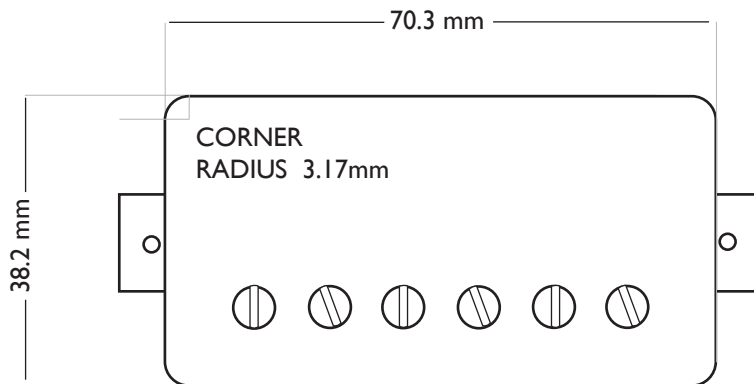

# Bare Knuckle 6 STRING HUMBUCKER DIMENSIONS

**Standard height models ~21mm:** Stormy Monday, PG Blues, Mule, Riff Raff, VHII, PolyPaf, Black Dog, Peacemaker, Emerald, Abraxas, Polymath, Rebel Yell, Cold Sweat (Bridge +1mm), Crawler, Aftermath (NECK), Nailbomb (Ceramic +1mm), Silo, Holydiver, Painkiller (NECK), Miracle Man (Bridge +1mm), Warpig (Ceramic +1mm), Unity (NECK), All Boot Camp models (Brute Force bridge +1mm)

**Medium height models ~ 23.5mm:** Impulse, Black Hawk (Ceramic +1mm), Aftermath (BRIDGE), Painkiller (BRIDGE), Juggernaut (NECK)

**Taller height models ~ 24.5mm:** Juggernaut (Bridge), Ragnarok (Bridge), Unity (Bridge), Halcyon (Bridge)

**Long leg baseplate +7.5mm**  
**Covered model +1.5mm**

*Bare Knuckle*  
PICKUPS