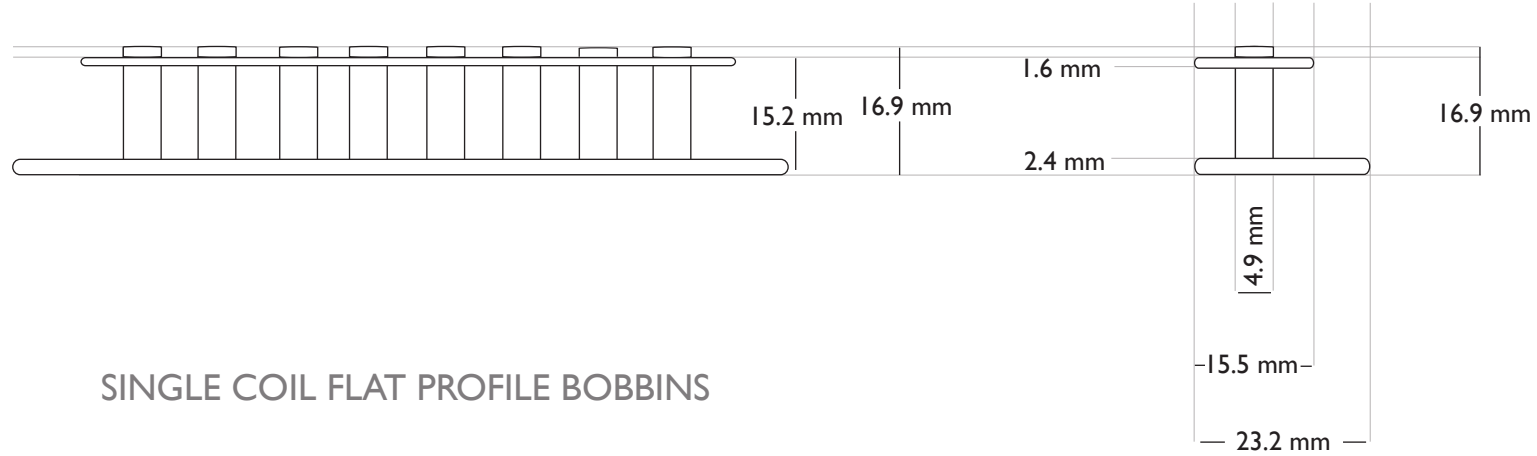

Bare Knuckle

8 STRING SINGLE COIL COMPONENT DIMENSIONS

Bare Knuckle
PICKUPS

SINGLE COIL SIDE PROFILE BOBBINS

SINGLE COIL FLAT PROFILE BOBBINS