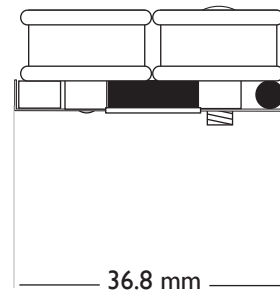

Bare Knuckle
8 STRING BRIDGE & NECK OPEN HUMBUCKER DIMENSIONS

8 STRING SHORT LEG BASEPLATE (BRIDGE)

8 STRING SHORT LEG BASEPLATE (NECK)

BRIDGE

NECK

Bare Knuckle
 PICKUPS