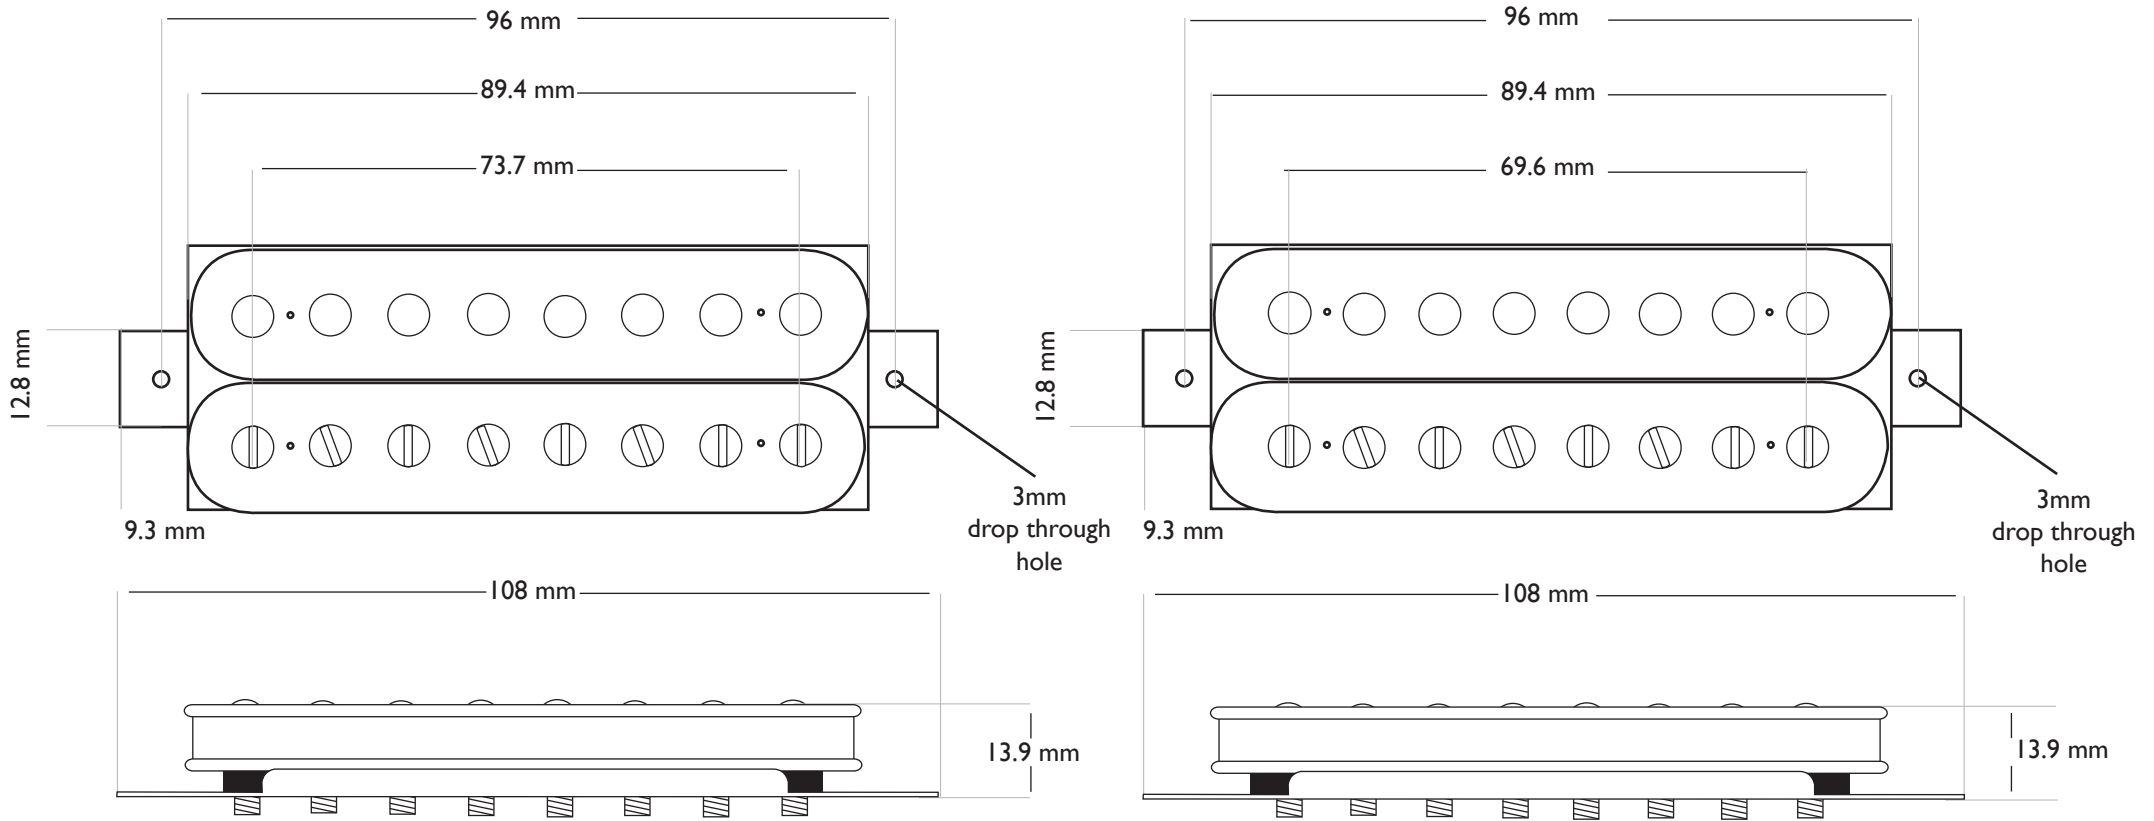

Bare Knuckle
8 STRING BRIDGE & NECK OPEN HUMBUCKER DIMENSIONS

8 STRING SHORT LEG BASEPLATE (BRIDGE)

8 STRING SHORT LEG BASEPLATE (NECK)

BRIDGE

NECK

Bare Knuckle
 PICKUPS