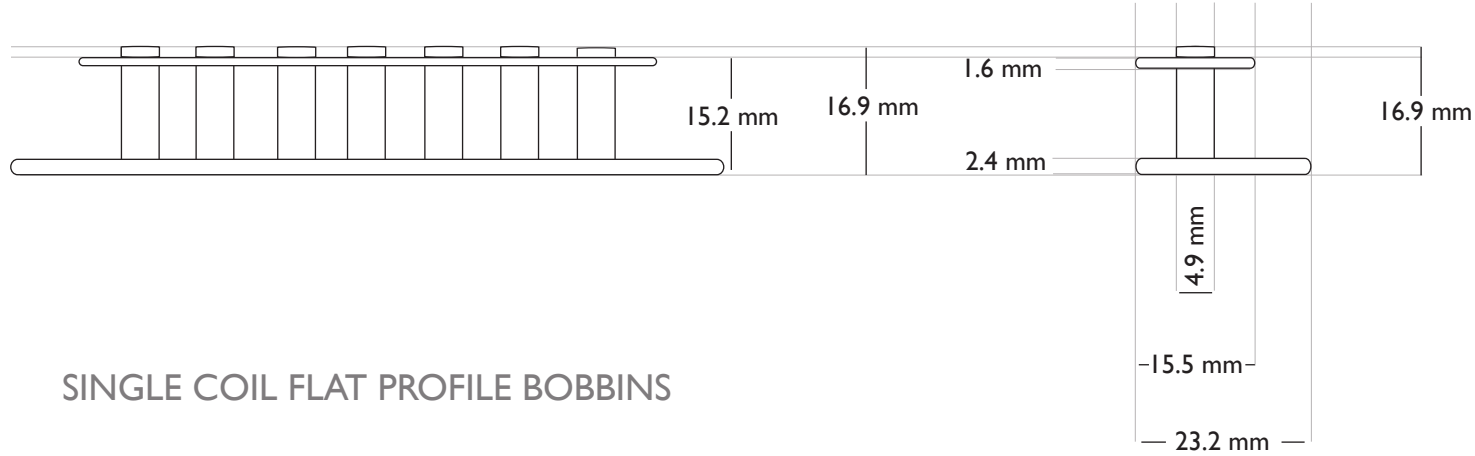

Bare Knuckle

7 STRING SINGLE COIL COMPONENT DIMENSIONS

Bare Knuckle
PICKUPS

SINGLE COIL SIDE PROFILE BOBBINS

SINGLE COIL FLAT PROFILE BOBBINS