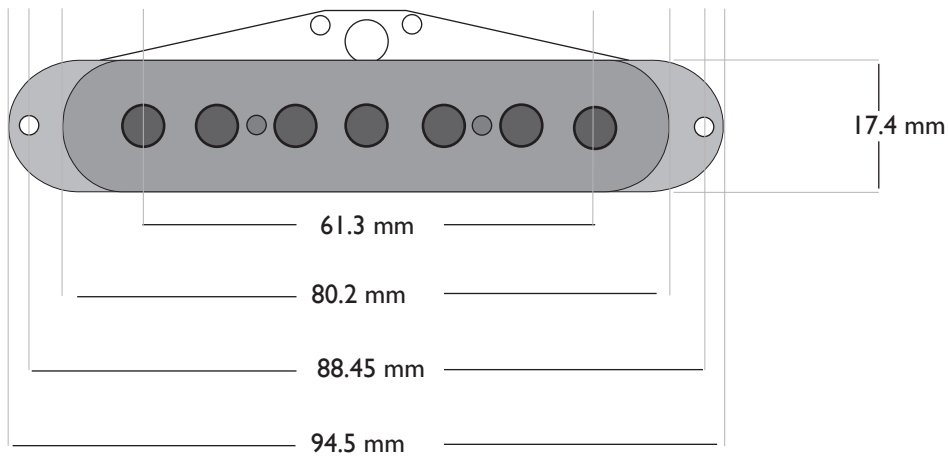

Bare Knuckle

7 STRING SINGLE COIL COMPONENT DIMENSIONS

SINGLE COIL SIDE PROFILE BOBBINS

SINGLE COIL COVERED DIMENSIONS

Bare Knuckle
PICKUPS