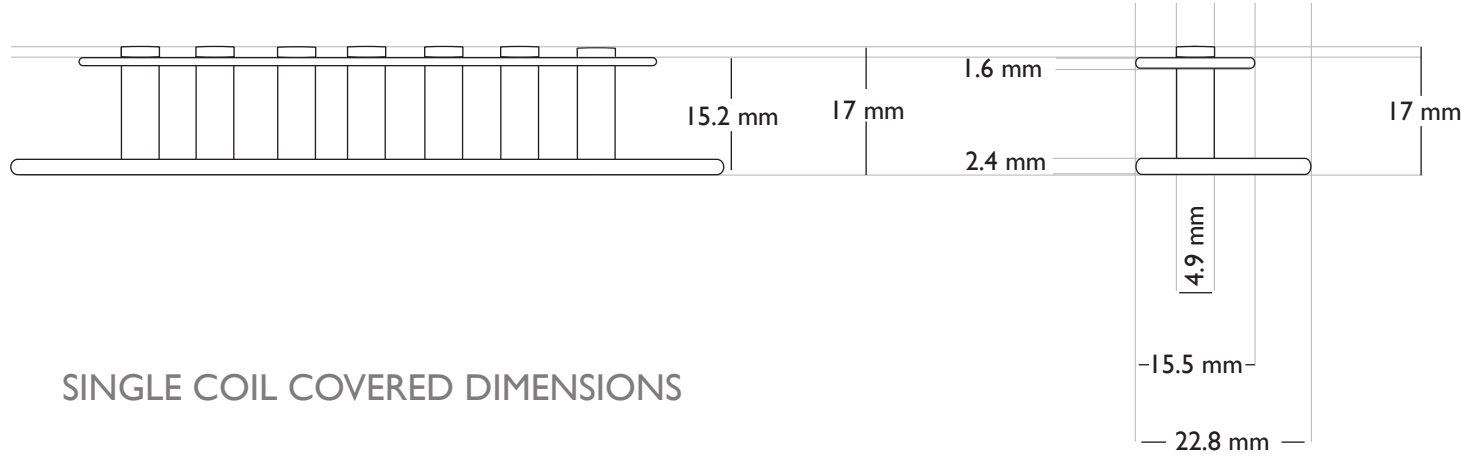

Bare Knuckle

7 STRING SINGLE COIL COMPONENT DIMENSIONS

SINGLE COIL SIDE PROFILE BOBBINS

SINGLE COIL COVERED DIMENSIONS

Bare Knuckle
PICKUPS