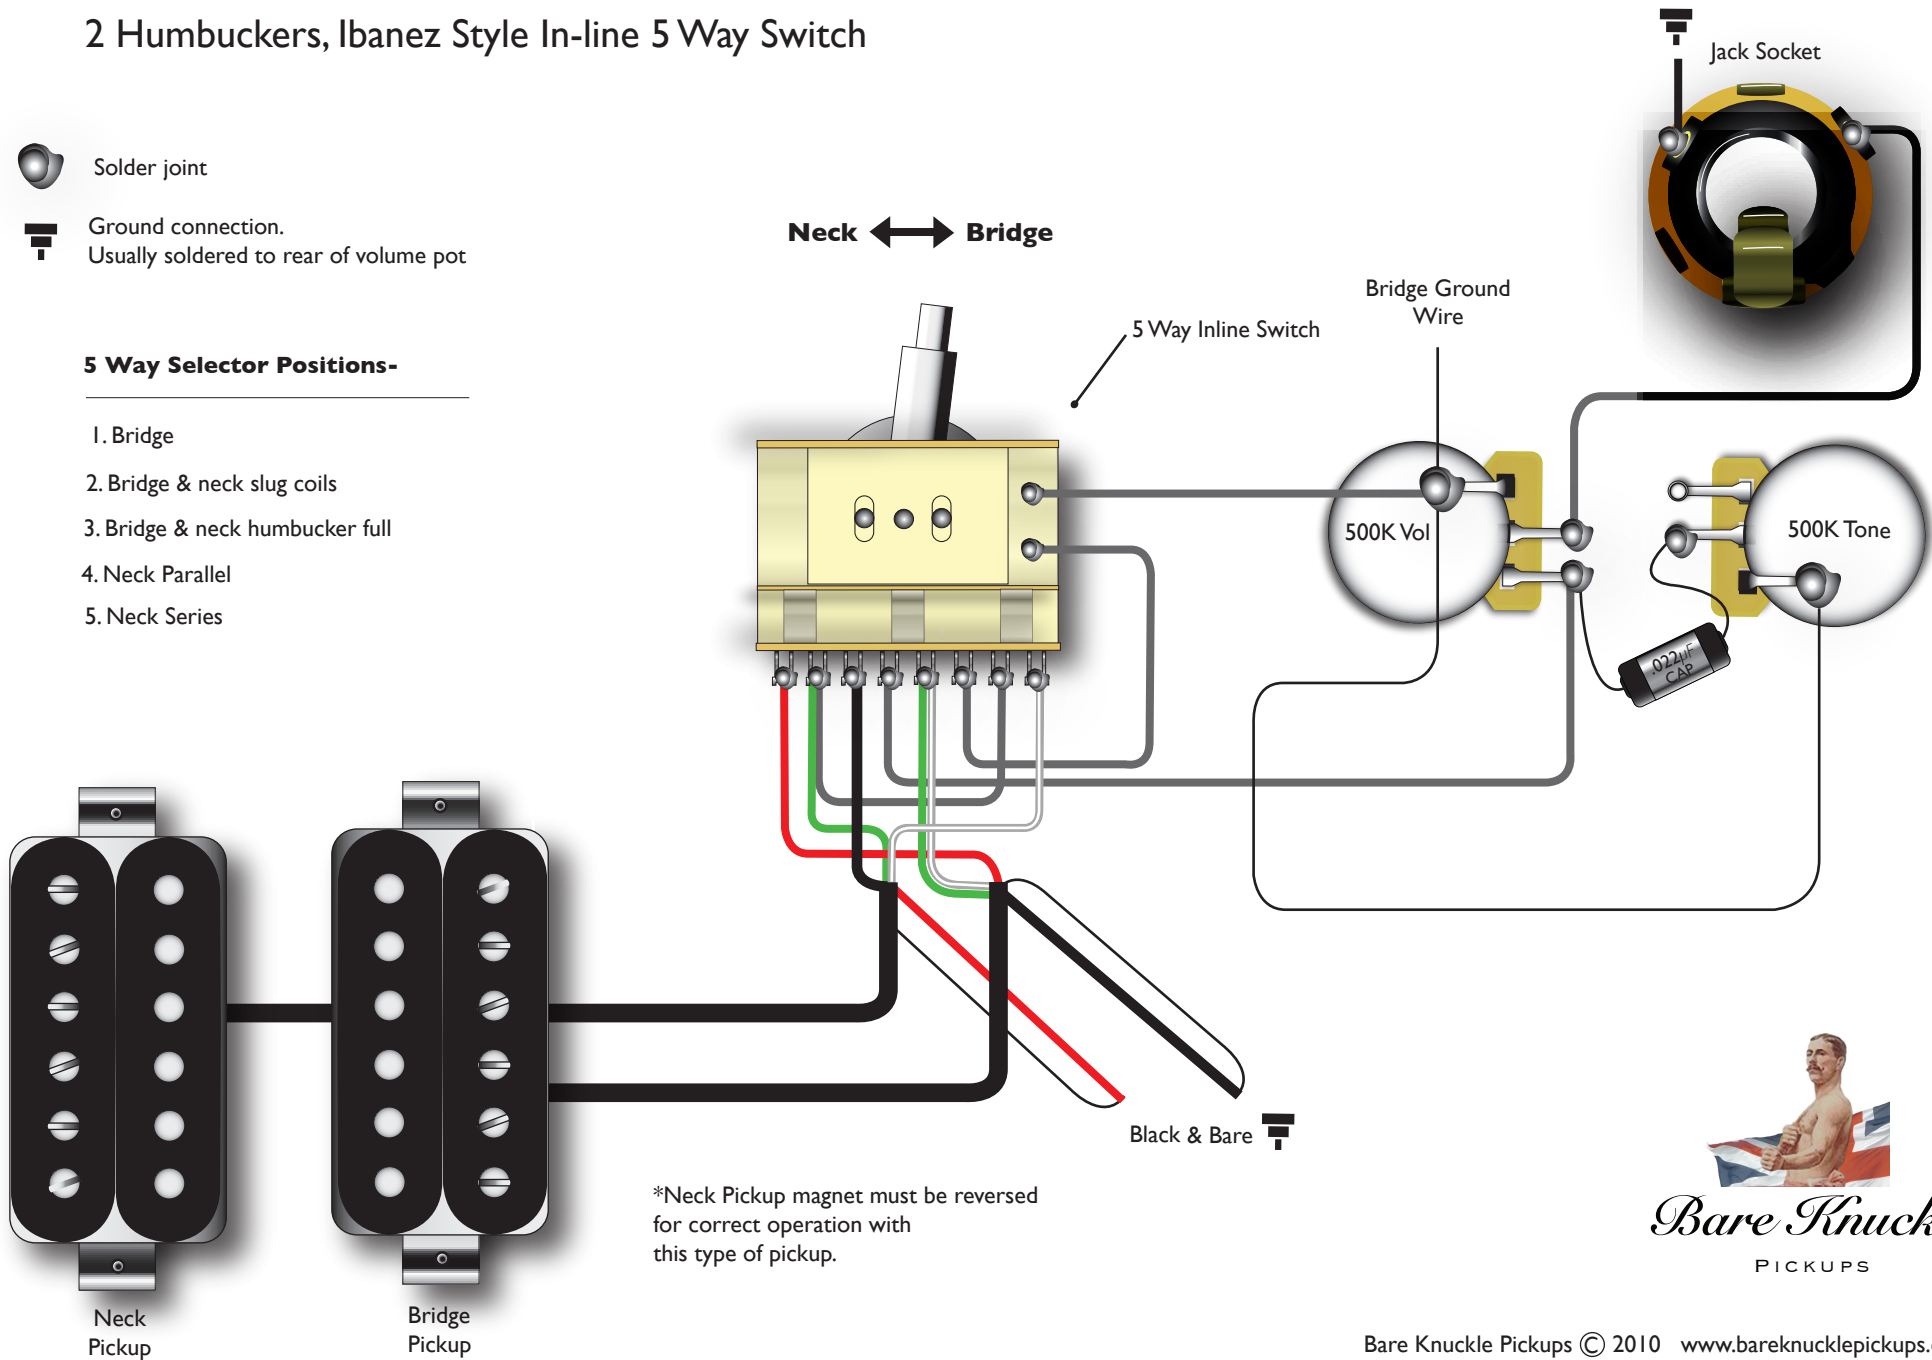

2 Humbuckers, Ibanez Style In-line 5 Way Switch

Key

Solder joint

Ground connection.
Usually soldered to rear of volume pot

5 Way Selector Positions-

1. Bridge
2. Bridge & neck slug coils
3. Bridge & neck humbucker full
4. Neck Parallel
5. Neck Series

Bare Knuckle

PICKUPS