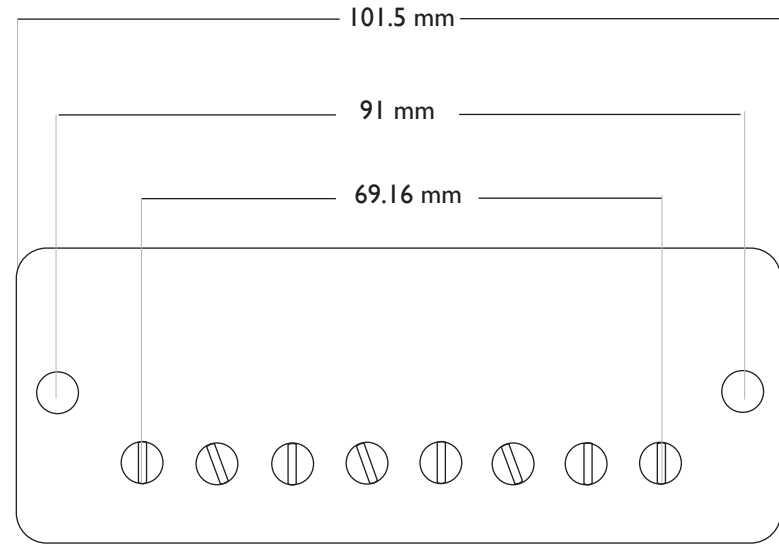

Bare Knuckle 8 STRING SOAPBAR HUMBUCKER DIMENSIONS

8 STRING SOAPBAR SIZED BRIDGE COVER DIMENSIONS

8 STRING SOAPBAR SIZED NECK COVER DIMENSIONS

8 STRING SOAPBAR WIDTH & HEIGHT DIMENSIONS (BRIDGE & NECK)

***NOTE**

***JUGGERNAUT COVER BRIDGE HEIGHT 18MM**