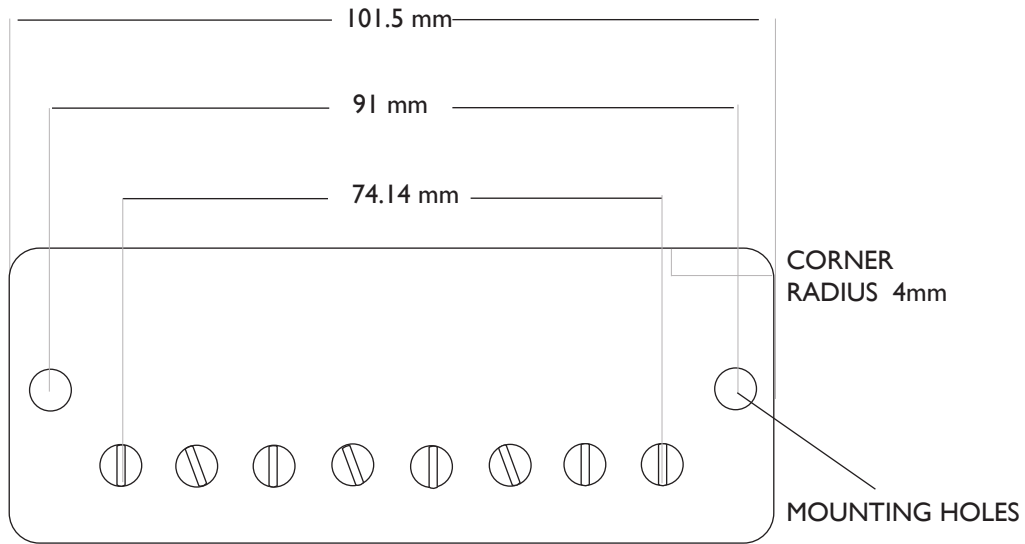

Bare Knuckle 8 STRING SOAPBAR HUMBUCKER DIMENSIONS

8 STRING SOAPBAR SIZED BRIDGE COVER DIMENSIONS

8 STRING SOAPBAR SIZED NECK COVER DIMENSIONS

8 STRING SOAPBAR WIDTH & HEIGHT DIMENSIONS (BRIDGE & NECK)

***NOTE**

***JUGGERNAUT COVER BRIDGE HEIGHT 18MM**