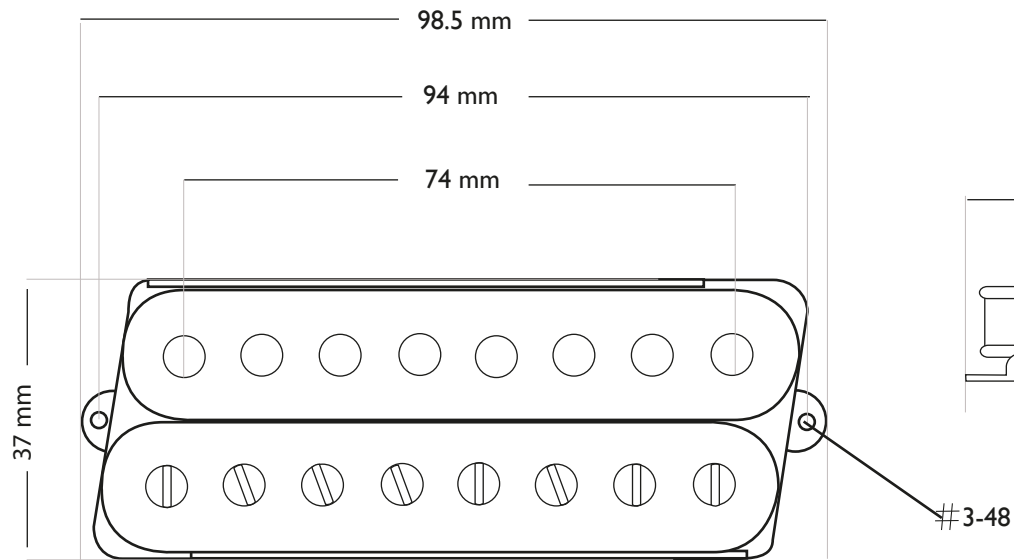

Bare Knuckle 8 STRING ANGLED BASE-PLATES HUMBUCKER DIMENSIONS

Bare Knuckle
PICKUPS

8 STRING SHORT LEG ANGLED BASEPLATE

- *NOTE -Baseplate angle measures at 10 degrees.
- *NOTE -Neck pole spacing measures at 69.3 mm.