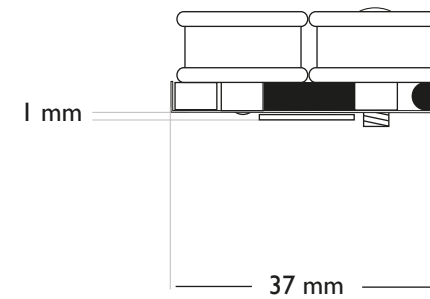

Bare Knuckle 8 STRING ANGLED BASE-PLATES HUMBUCKER DIMENSIONS

Bare Knuckle
PICKUPS

8 STRING SHORT LEG ANGLED BASEPLATE

- *NOTE -Baseplate angle measures at 10 degrees.
- *NOTE -Neck pole spacing measures at 69.3 mm.