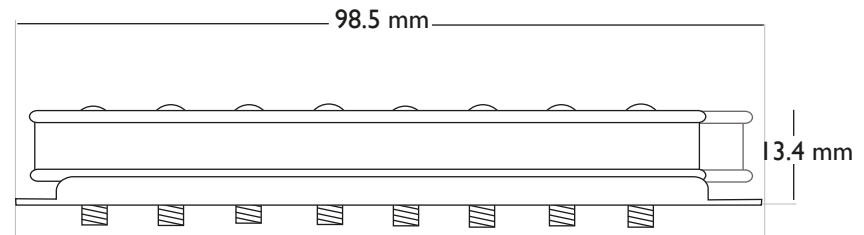

Bare Knuckle 8 STRING ANGLED BASE-PLATES HUMBUCKER DIMENSIONS

Bare Knuckle
PICKUPS

8 STRING SHORT LEG ANGLED BASEPLATE

- *NOTE -Baseplate angle measures at 10 degrees.
- *NOTE -Neck pole spacing measures at 69.3 mm.