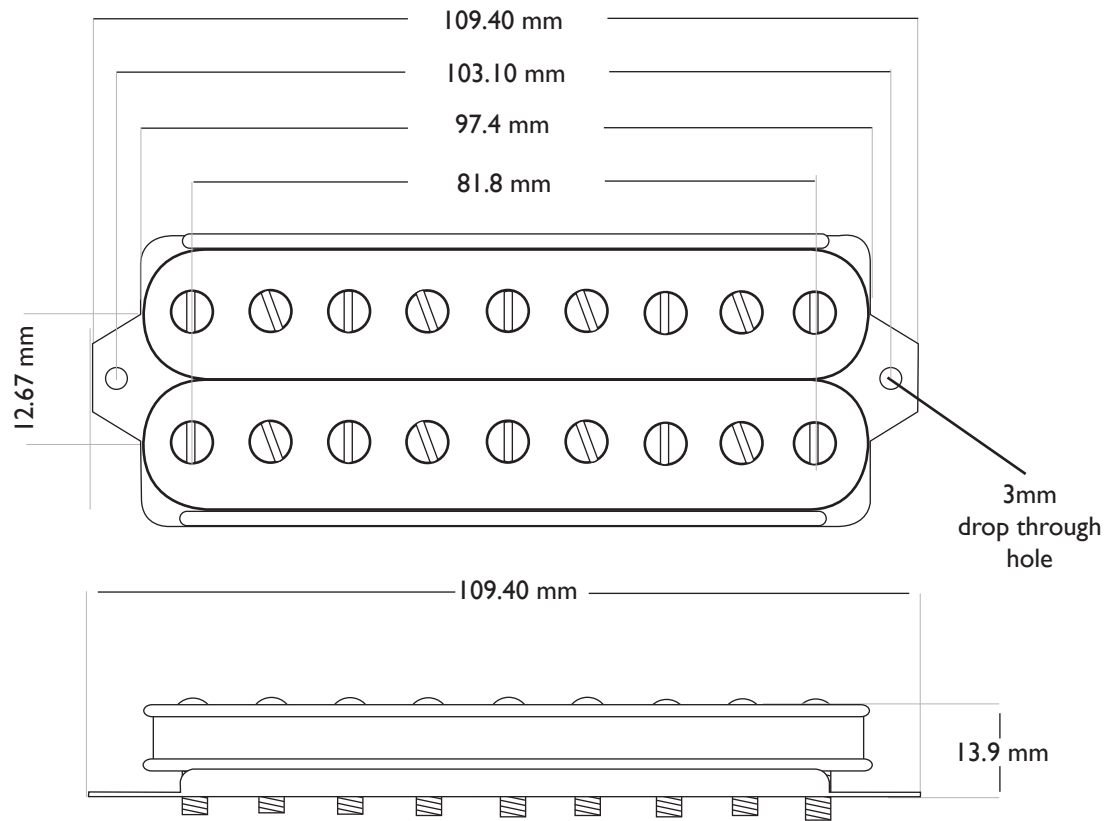

Bare Knuckle

9 STRING BRIDGE & NECK HUMBUCKER DIMENSIONS (Identical spacing).

9 STRING SHORT LEG BASEPLATE (BRIDGE & NECK)

Bare Knuckle
PICKUPS