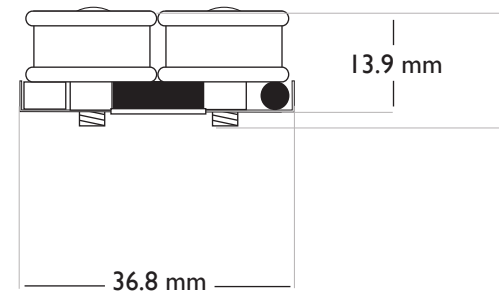

Bare Knuckle

9 STRING BRIDGE & NECK HUMBUCKER DIMENSIONS (Identical spacing).

9 STRING SHORT LEG BASEPLATE (BRIDGE & NECK)

Bare Knuckle
PICKUPS