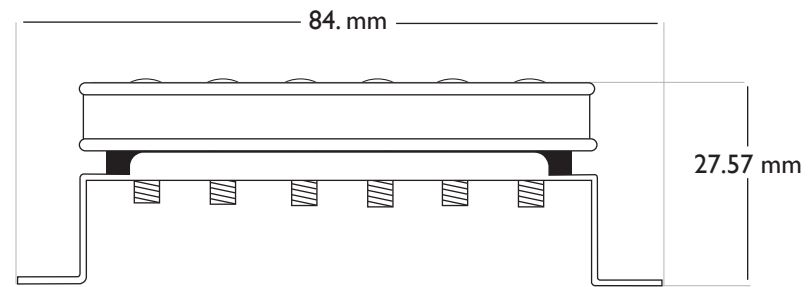

Bare Knuckle WIDE SPACED (52.9 mm) HUMBUCKER DIMENSIONS

Bare Knuckle
PICKUPS

SHORT LEG BASEPLATE

VINTAGE LONG LEG BASEPLATE