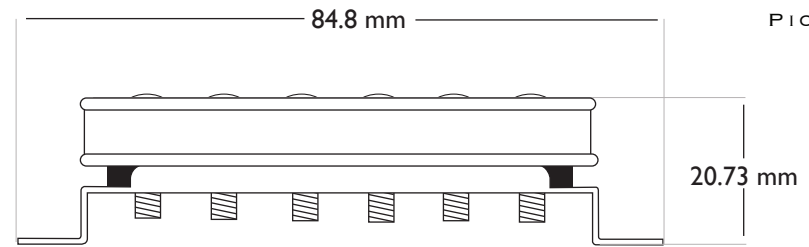

Bare Knuckle WIDE SPACED (52.9 mm) HUMBUCKER DIMENSIONS

Bare Knuckle
PICKUPS

SHORT LEG BASEPLATE

VINTAGE LONG LEG BASEPLATE