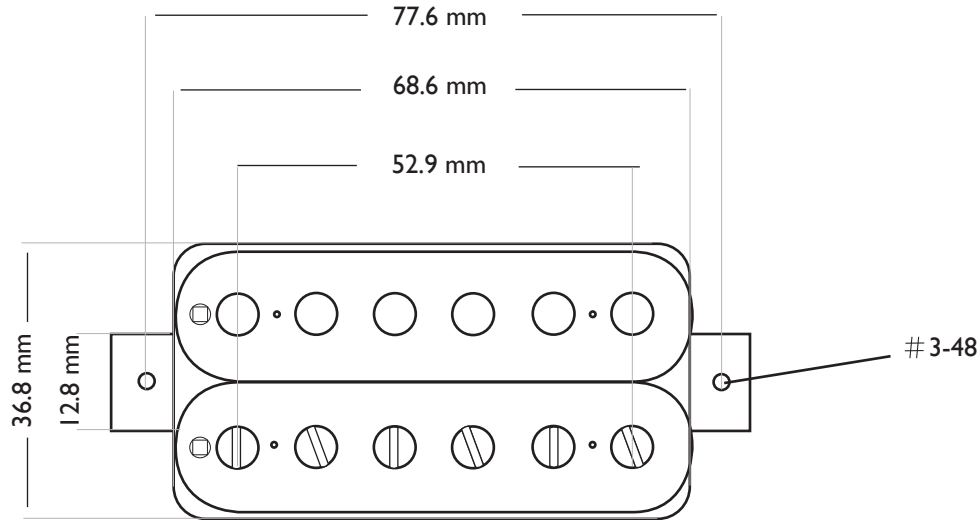

Bare Knuckle WIDE SPACED (52.9 mm) HUMBUCKER DIMENSIONS

Bare Knuckle
PICKUPS

SHORT LEG BASEPLATE

VINTAGE LONG LEG BASEPLATE