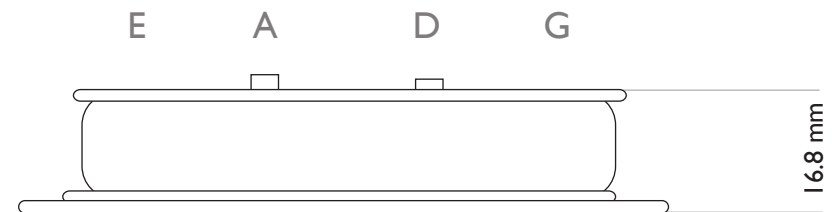

Bare Knuckle

TELE[®] SINGLE COIL BASS COMPONENT DIMENSIONS

Bare Knuckle

PICKUPS

TELE BASS SINGLE COIL BOBBIN - FLAT PROFILE

TELE BASS STAGGER HEIGHT PROFILE

STAGGER HEIGHTS

- E - 16.8 mm
- A - 18.4 mm
- D - 17.6 mm
- G - 16.8 mm

TELE BASS HEIGHT PROFILE