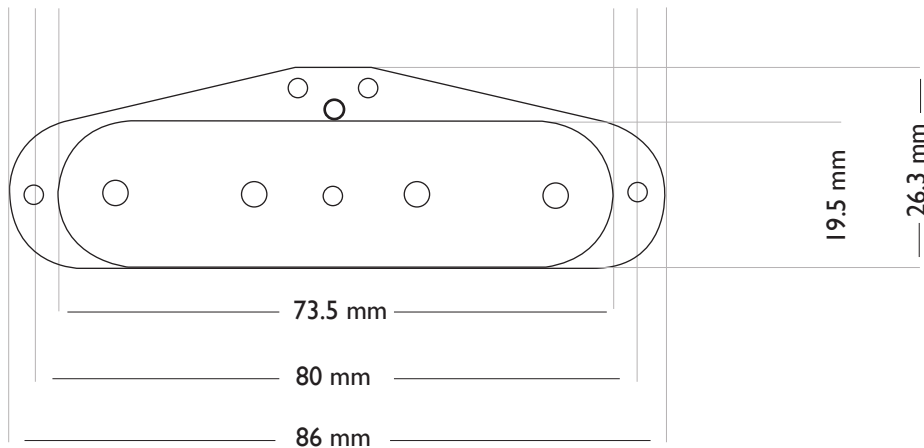

Bare Knuckle

TELE[®] SINGLE COIL BASS COMPONENT DIMENSIONS

Bare Knuckle

PICKUPS

TELE BASS SINGLE COIL BOBBIN - FLAT PROFILE

TELE BASS STAGGER HEIGHT PROFILE

STAGGER HEIGHTS

- E - 16.8 mm
- A - 18.4 mm
- D - 17.6 mm
- G - 16.8 mm

TELE BASS HEIGHT PROFILE