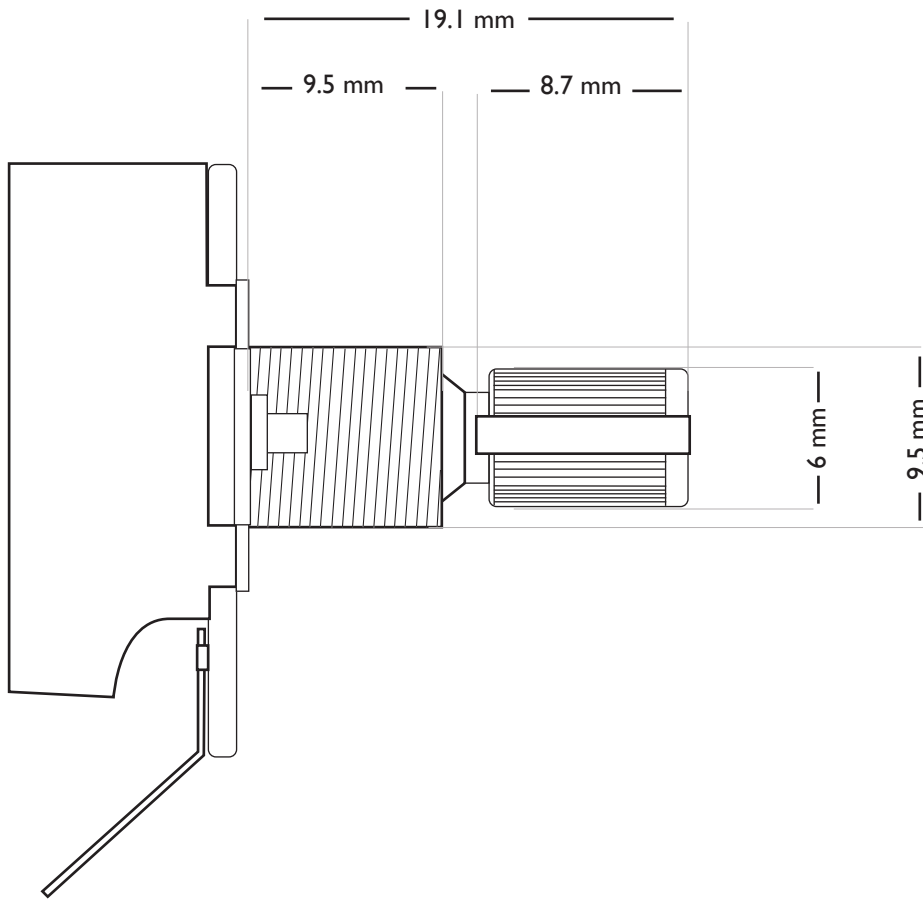

*Bare Knuckle*  
BKP/CTS 280k & 550k, STANDARD AND LONG-SHAFT POTS

STANDARD POT

LONG-SHAFT POT

*Bare Knuckle*  
PICKUPS