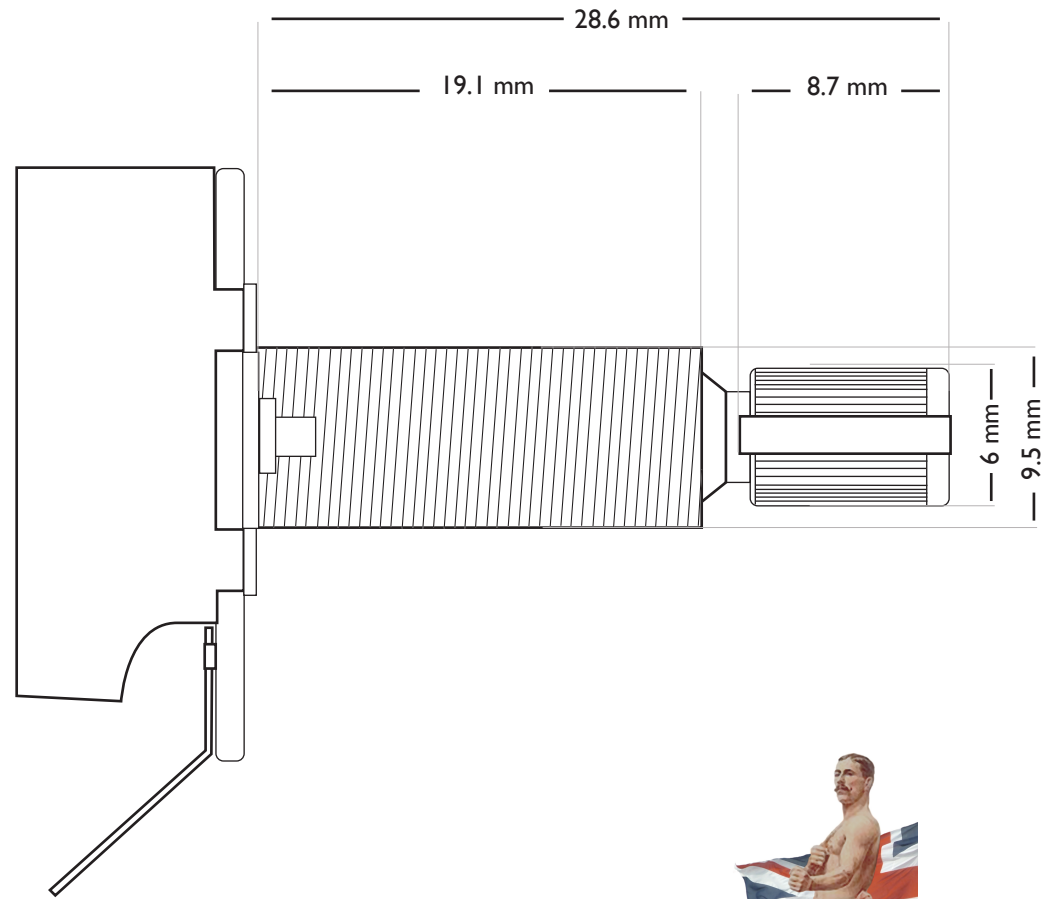

*Bare Knuckle*  
BKP/CTS 280k & 550k, STANDARD AND LONG-SHAFT POTS

STANDARD POT

LONG-SHAFT POT

*Bare Knuckle*  
PICKUPS