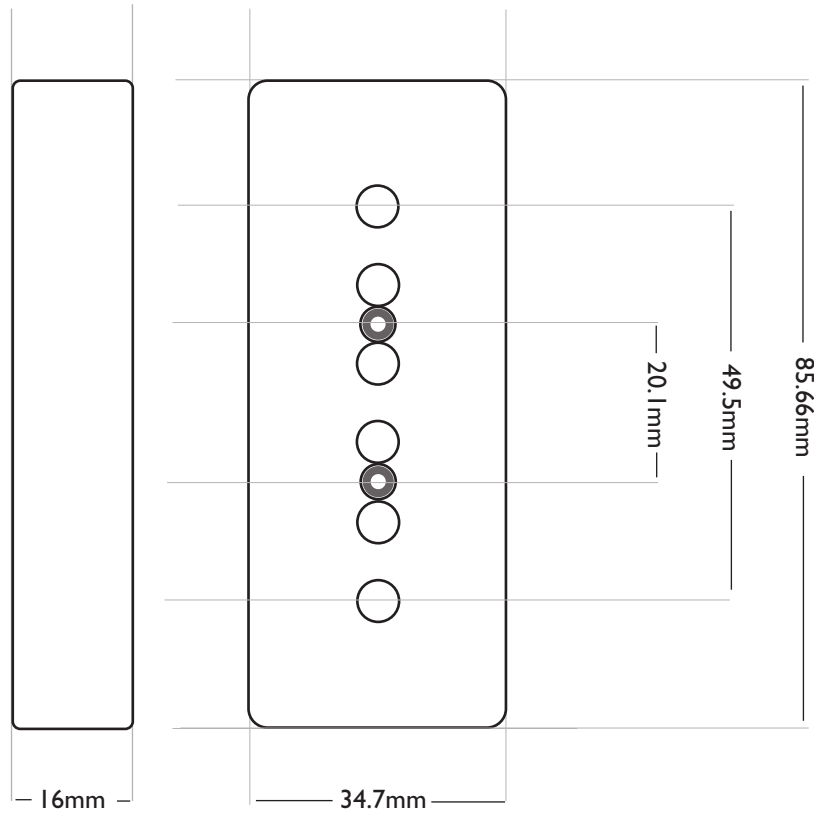

# Bare Knuckle P-90 SOAPBAR DIMENSIONS

*Bare Knuckle*  
PICKUPS

SOAPBAR COVER

SOAPBAR BASEPLATE