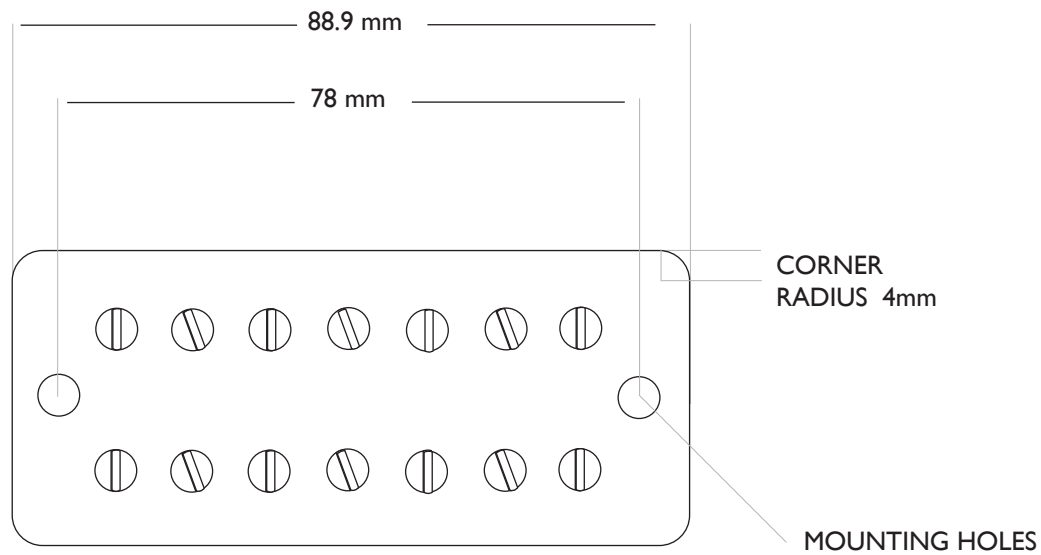

Bare Knuckle 7 STRING SOAPBAR HUMBUCKER DIMENSIONS

Bare Knuckle
PICKUPS

7 STRING SOAPBAR SIZED COVER DIMENSIONS

7 STRING SOAPBAR WIDTH & HEIGHT DIMENSION