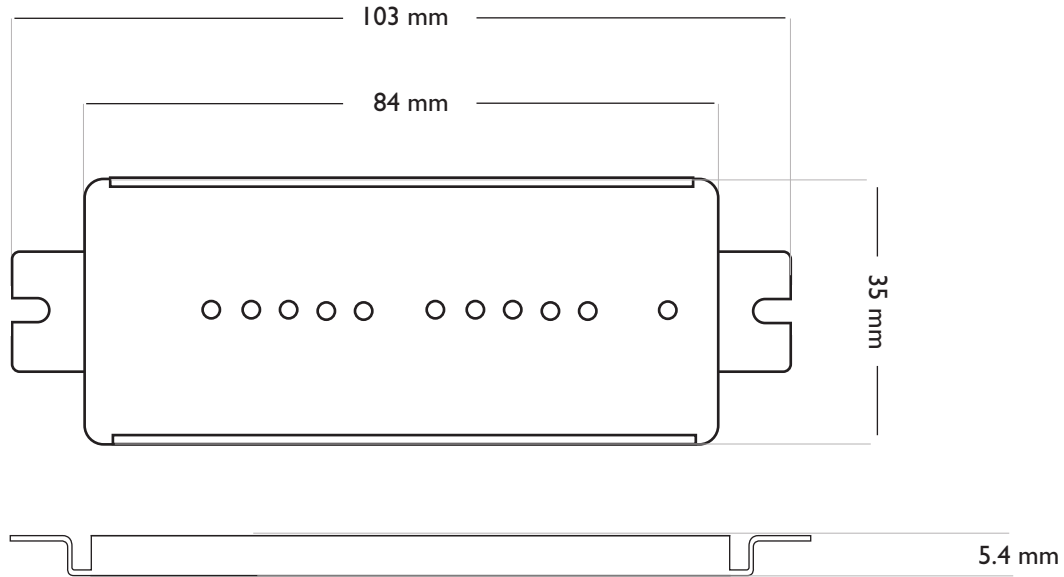

Bare Knuckle P-90 DOG EAR DIMENSIONS

Bare Knuckle
PICKUPS

DOG EAR BASEPLATE

DOG EAR COVER