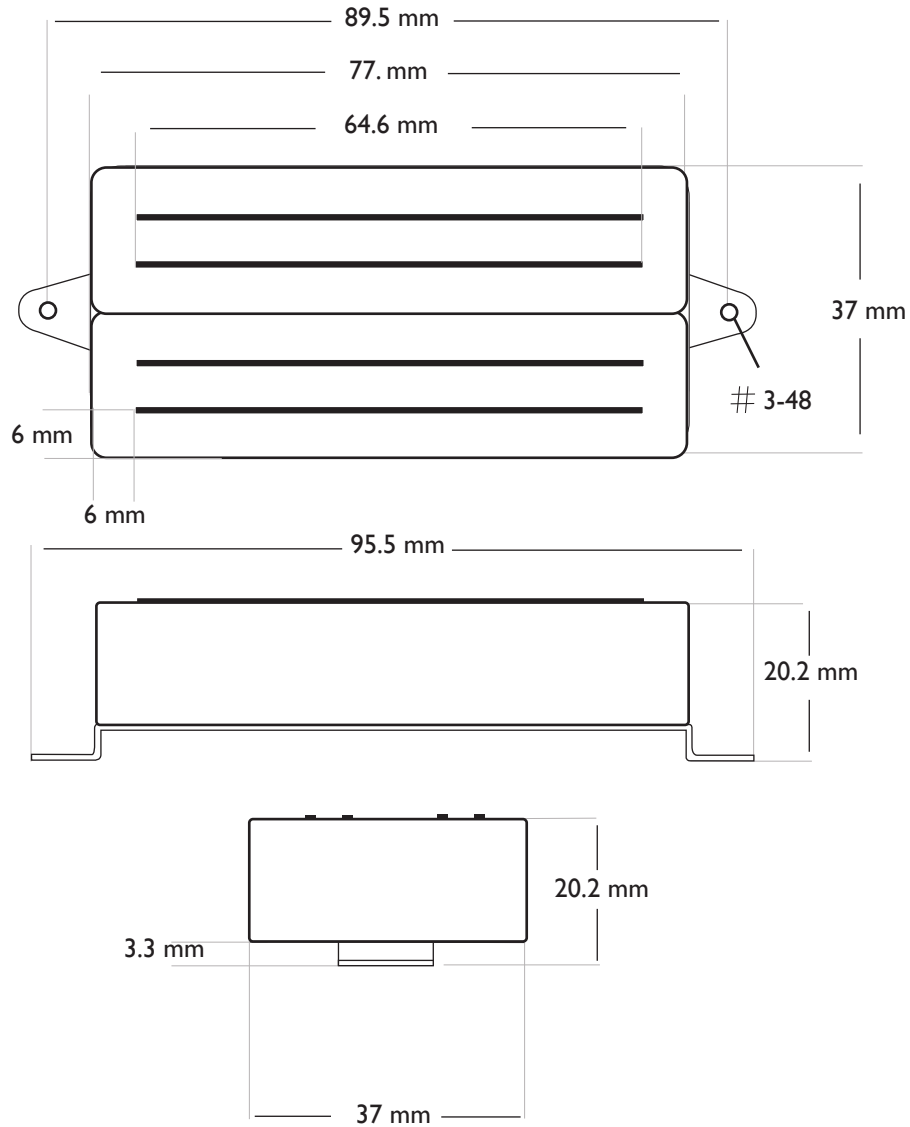

# Bare Knuckle BLACKHAWK 7 STRING HUMBUCKER DIMENSIONS

\*Note - The bridge and neck humbucker differ in height only.

*Bare Knuckle*  
PICKUPS

## BRIDGE SHORT LEG BASEPLATE

## NECK SHORT LEG BASEPLATE