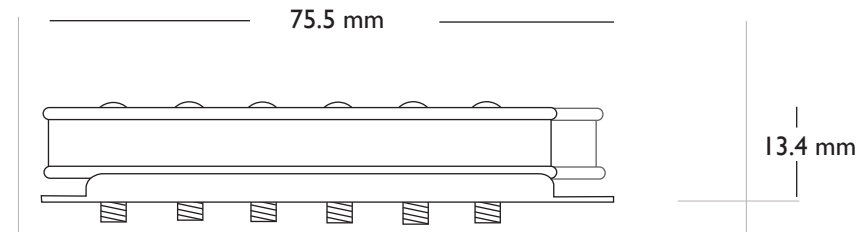

# Bare Knuckle 6 STRING ANGLED BASE-PLATES HUMBUCKER DIMENSIONS

*Bare Knuckle*  
PICKUPS

## 6 STRING SHORT LEG ANGLED BASEPLATE

**\*NOTE** -Baseplate angle measures at 10 degrees.

**\*NOTE** -53 mm option affects pole piece spacing, but does not affect base-plate length.