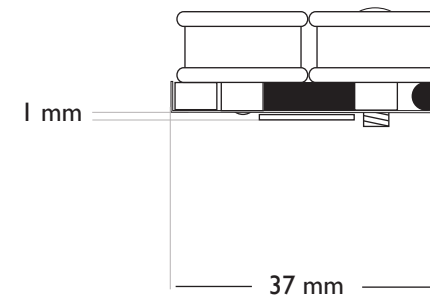

# Bare Knuckle 6 STRING ANGLED BASE-PLATES HUMBUCKER DIMENSIONS

*Bare Knuckle*  
PICKUPS

## 6 STRING SHORT LEG ANGLED BASEPLATE

**\*NOTE** -Baseplate angle measures at 10 degrees.

**\*NOTE** -53 mm option affects pole piece spacing, but does not affect base-plate length.