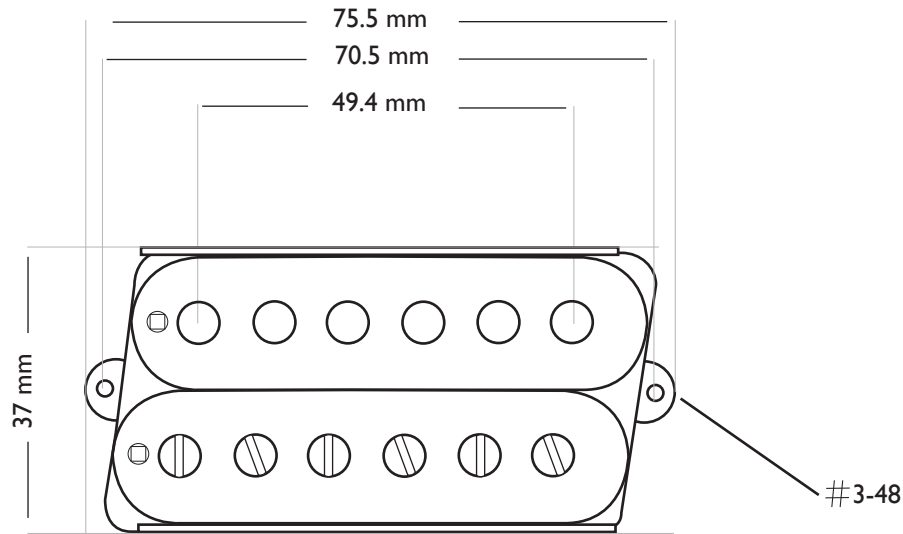

# Bare Knuckle 6 STRING ANGLED BASE-PLATES HUMBUCKER DIMENSIONS

*Bare Knuckle*  
PICKUPS

## 6 STRING SHORT LEG ANGLED BASEPLATE

**\*NOTE** -Baseplate angle measures at 10 degrees.

**\*NOTE** -53 mm option affects pole piece spacing, but does not affect base-plate length.