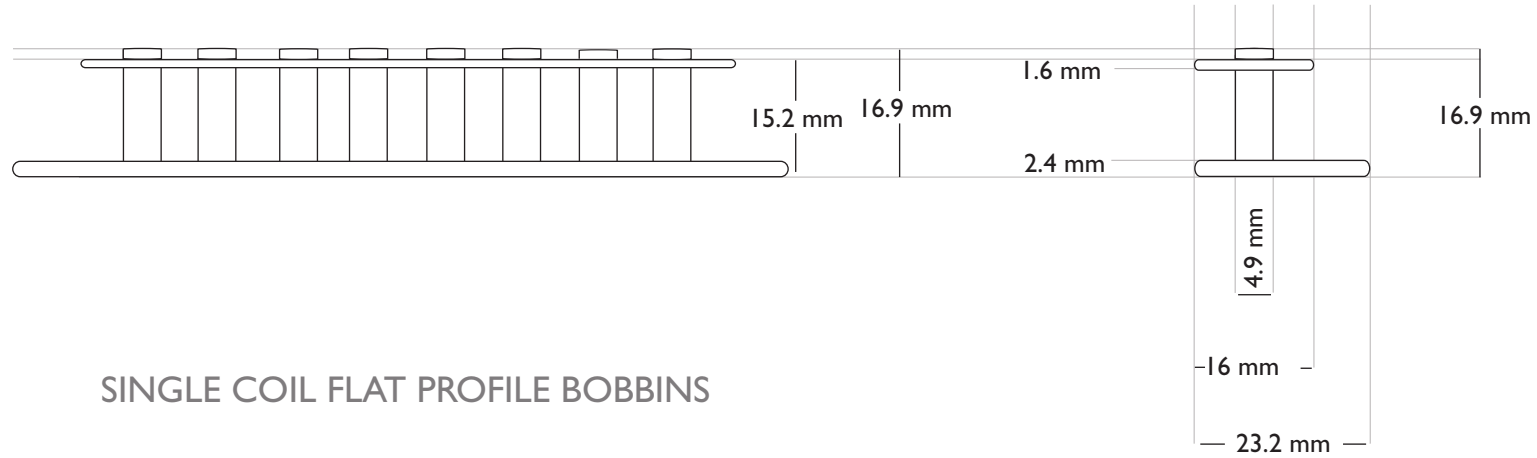

Bare Knuckle

8 STRING SINGLE COIL COMPONENT DIMENSIONS

Bare Knuckle
PICKUPS

SINGLE COIL SIDE PROFILE BOBBINS

SINGLE COIL FLAT PROFILE BOBBINS