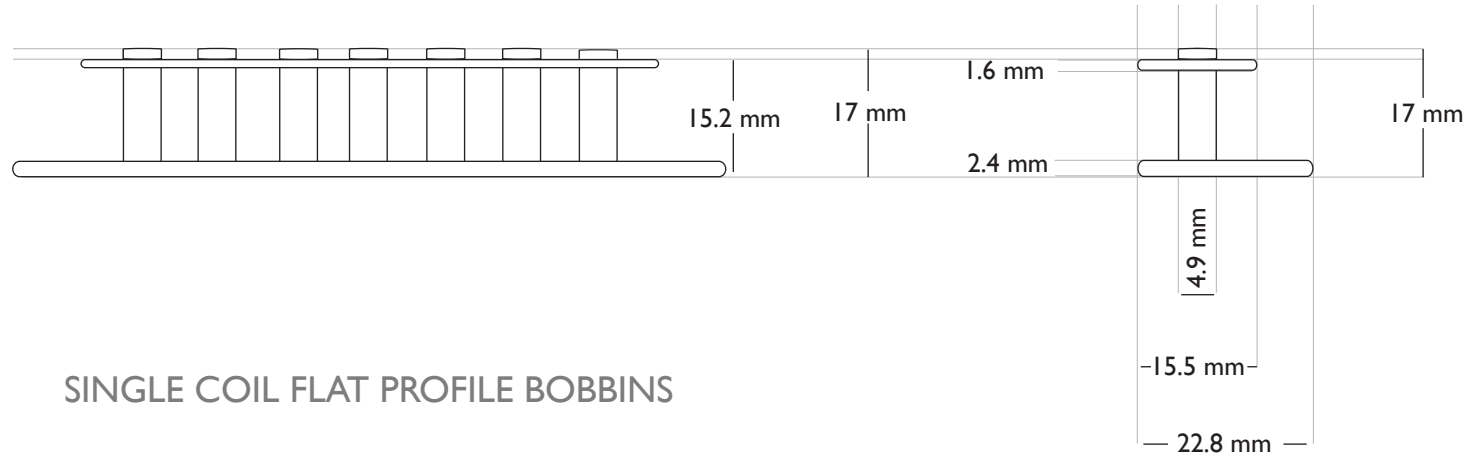

Bare Knuckle

7 STRING SINGLE COIL COMPONENT DIMENSIONS

Bare Knuckle
PICKUPS

SINGLE COIL SIDE PROFILE BOBBINS

SINGLE COIL FLAT PROFILE BOBBINS