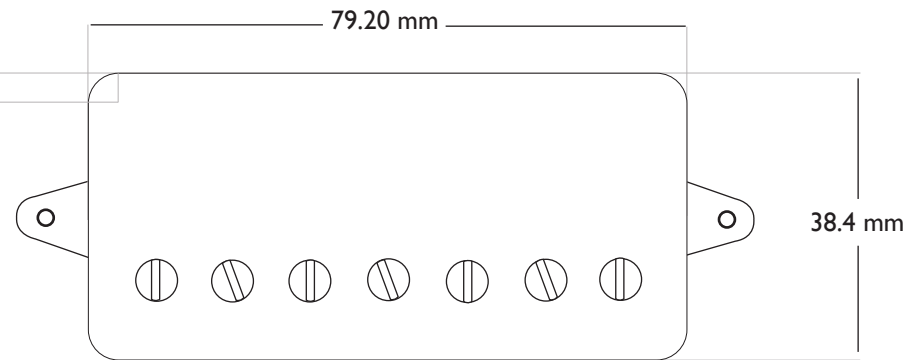

Bare Knuckle 7 STRING (61.4 mm) HUMBUCKER DIMENSIONS

Bare Knuckle
PICKUPS

7 STRING SHORT LEG BASEPLATE

CORNER
RADIUS 4mm

7 STRING COVER DIMENSIONS