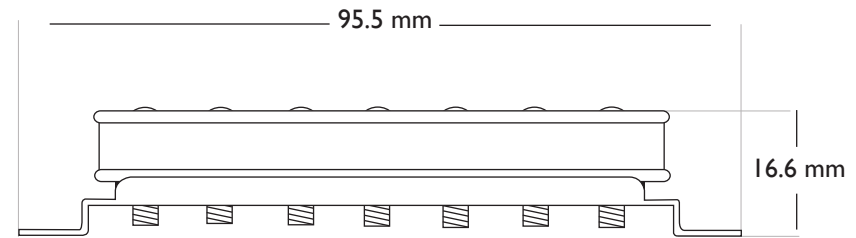

Bare Knuckle 7 STRING (61.4 mm) HUMBUCKER DIMENSIONS

Bare Knuckle
PICKUPS

7 STRING SHORT LEG BASEPLATE

CORNER
RADIUS 4mm

7 STRING COVER DIMENSIONS