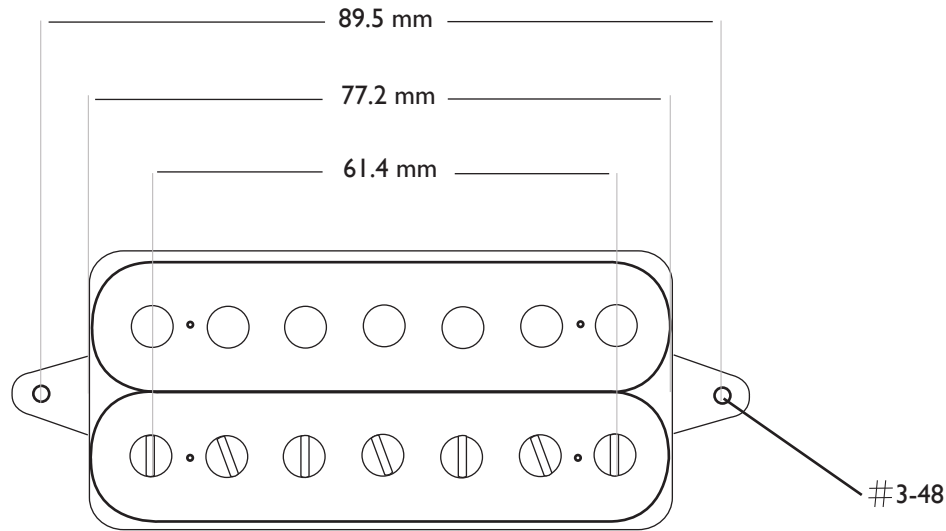

Bare Knuckle 7 STRING (61.4 mm) HUMBUCKER DIMENSIONS

Bare Knuckle
PICKUPS

7 STRING SHORT LEG BASEPLATE

CORNER
RADIUS 4mm

7 STRING COVER DIMENSIONS