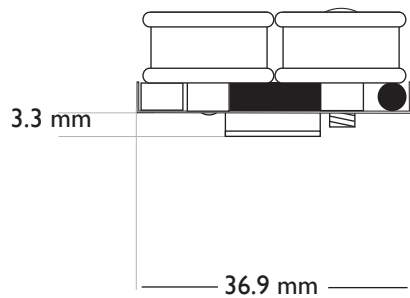

Bare Knuckle 7 STRING (61.4 mm) HUMBUCKER DIMENSIONS

Bare Knuckle
PICKUPS

7 STRING SHORT LEG BASEPLATE

CORNER
RADIUS 4mm

7 STRING COVER DIMENSIONS