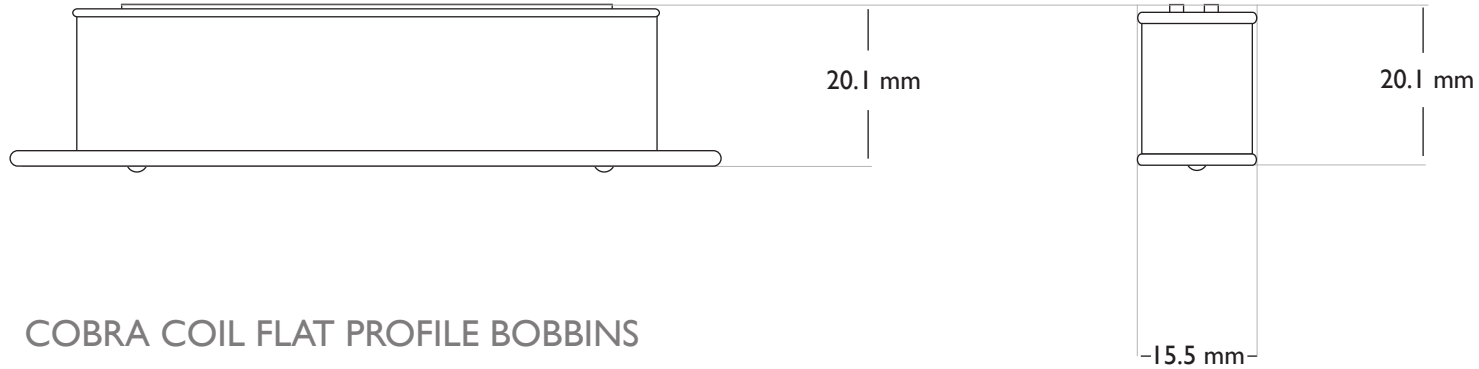

Bare Knuckle

COBRA 7 STRING SINGLE COIL COMPONENT DIMENSIONS

COBRA COIL SIDE PROFILE BOBBINS

COBRA COIL FLAT PROFILE BOBBINS

Bare Knuckle
PICKUPS