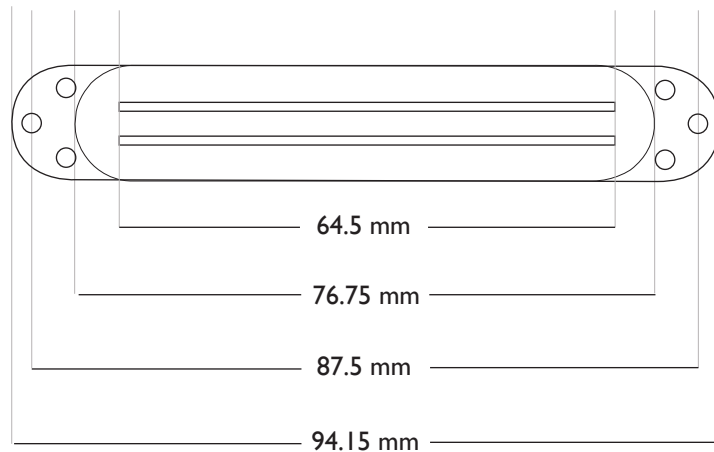

Bare Knuckle

COBRA 7 STRING SINGLE COIL COMPONENT DIMENSIONS

COBRA COIL SIDE PROFILE BOBBINS

COBRA COIL FLAT PROFILE BOBBINS

Bare Knuckle
PICKUPS