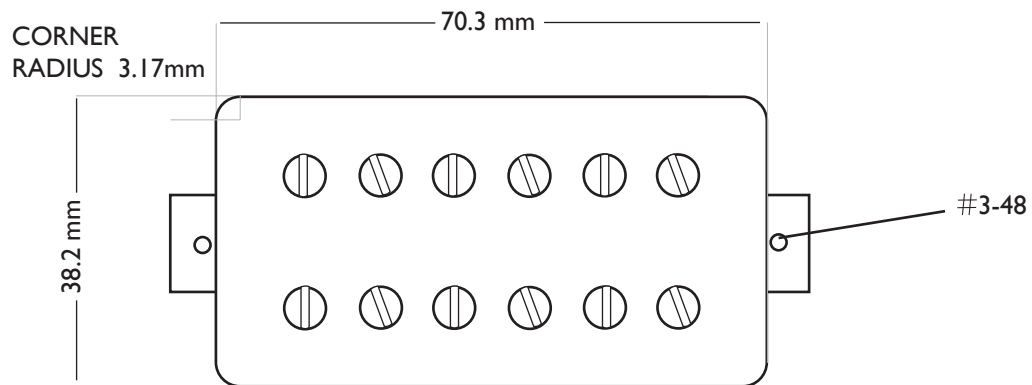

# *Bare Knuckle* THE JUGGERNAUT (49.4mm) / (53 mm) HUMBUCKER DIMENSIONS

SHORT LEG BASEPLATE 49.4 mm

SHORT LEG BASEPLATE 53 mm

*Bare Knuckle*  
PICKUPS