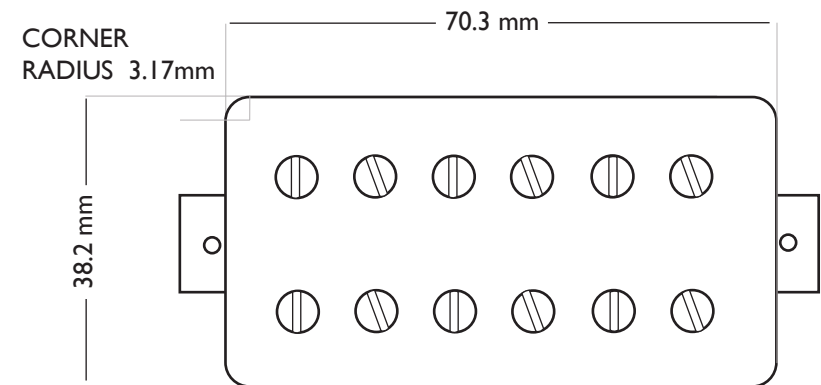

# *Bare Knuckle* THE JUGGERNAUT (49.4mm) / (53 mm) HUMBUCKER DIMENSIONS

SHORT LEG BASEPLATE 49.4 mm

SHORT LEG BASEPLATE 53 mm

*Bare Knuckle*  
PICKUPS