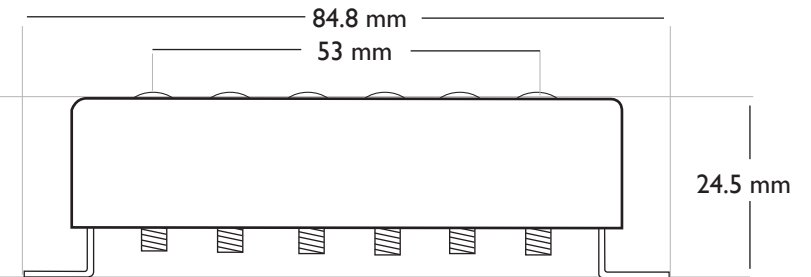

# *Bare Knuckle* THE JUGGERNAUT (49.4mm) / (53 mm) HUMBUCKER DIMENSIONS

SHORT LEG BASEPLATE 49.4 mm

SHORT LEG BASEPLATE 53 mm

*Bare Knuckle*  
PICKUPS