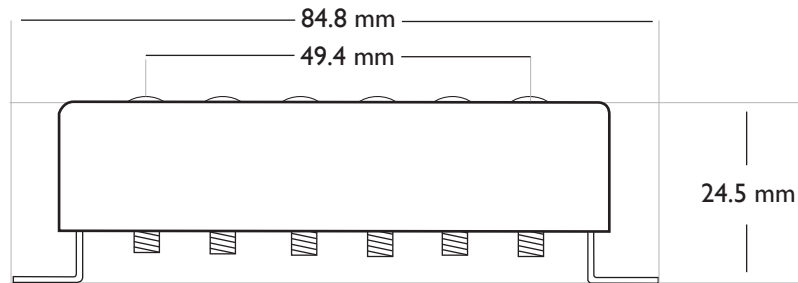

# *Bare Knuckle* THE JUGGERNAUT (49.4mm) / (53 mm) HUMBUCKER DIMENSIONS

SHORT LEG BASEPLATE 49.4 mm

SHORT LEG BASEPLATE 53 mm

*Bare Knuckle*  
PICKUPS