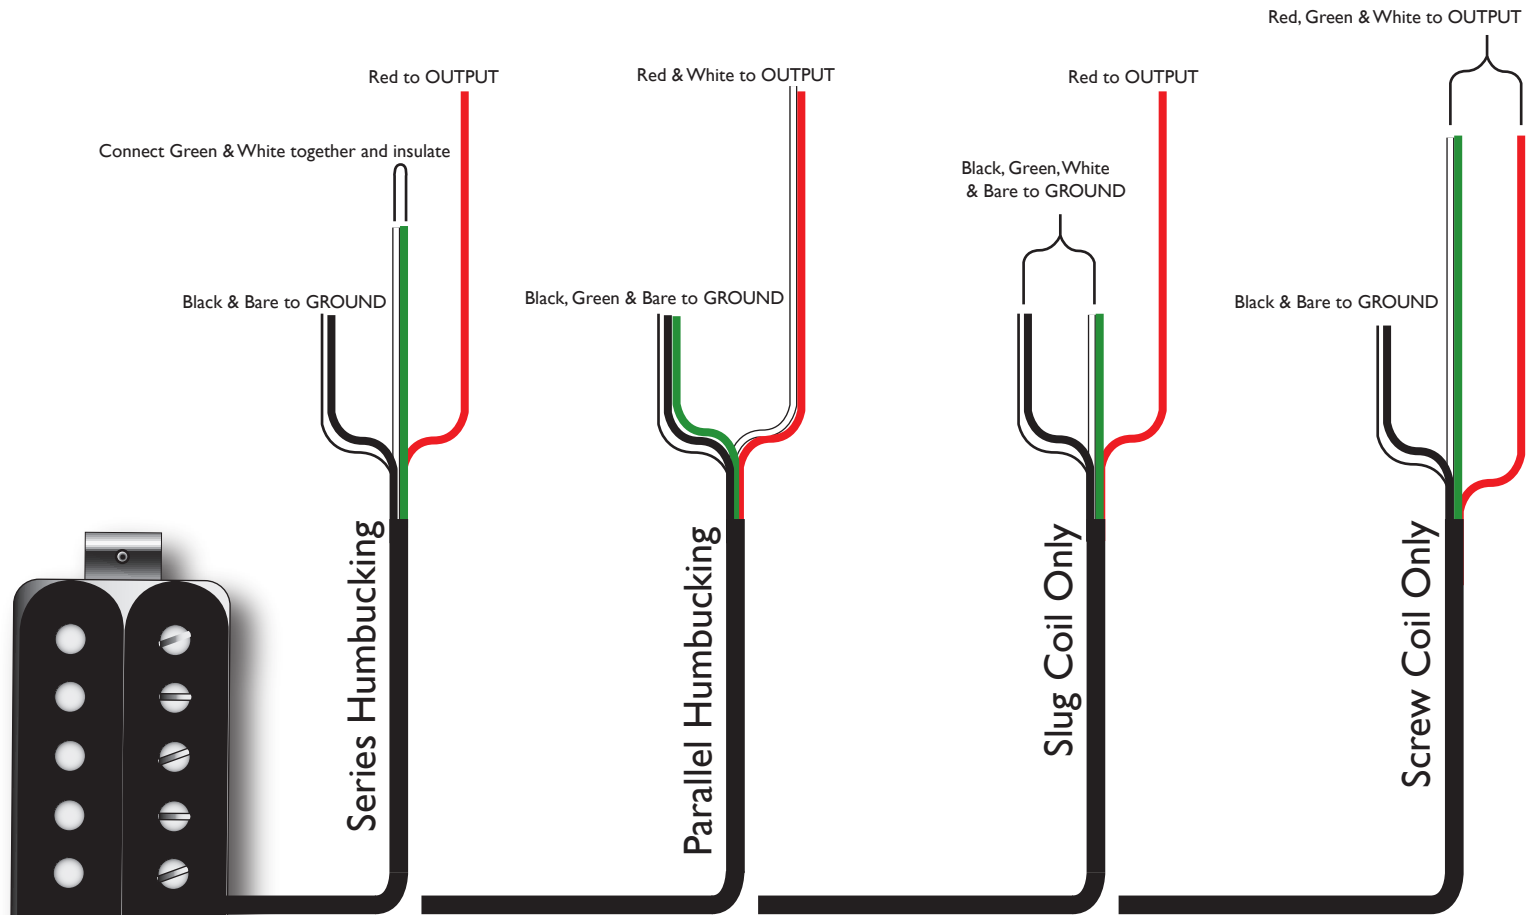

Typical Wiring Options For Bare Knuckle 4 Conductor Humbuckers

Bare Knuckle

PICKUPS