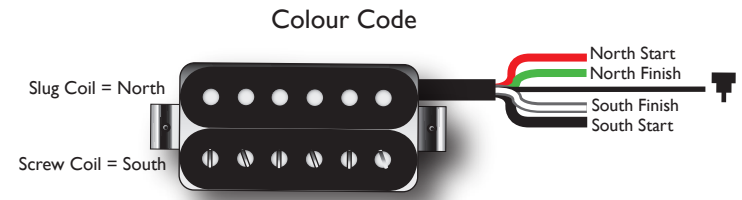

Typical Wiring Options For Bare Knuckle 4 Conductor Humbuckers

Bare Knuckle

PICKUPS