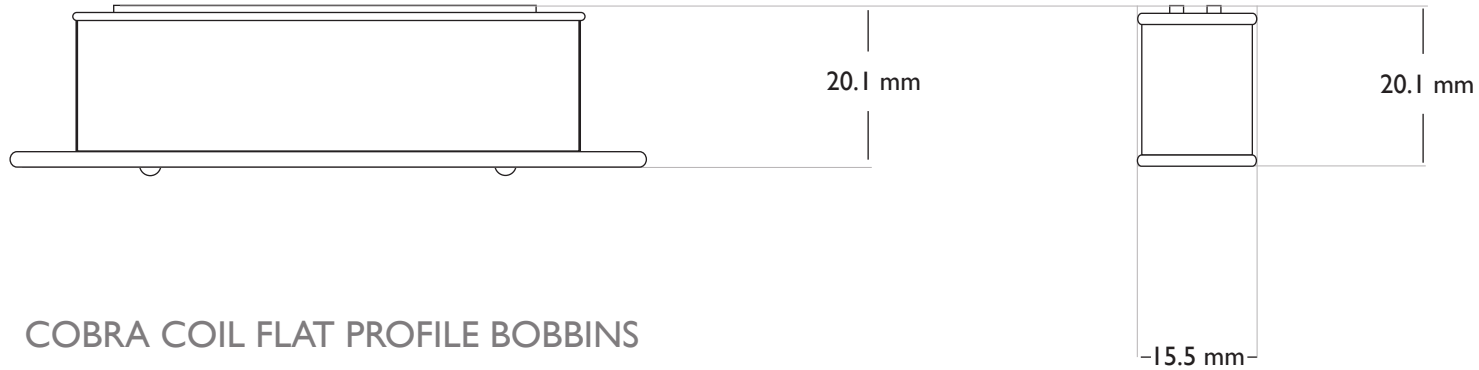

Bare Knuckle

COBRA 6 STRING SINGLE COIL COMPONENT DIMENSIONS

COBRA COIL SIDE PROFILE BOBBINS

COBRA COIL FLAT PROFILE BOBBINS

Bare Knuckle
PICKUPS