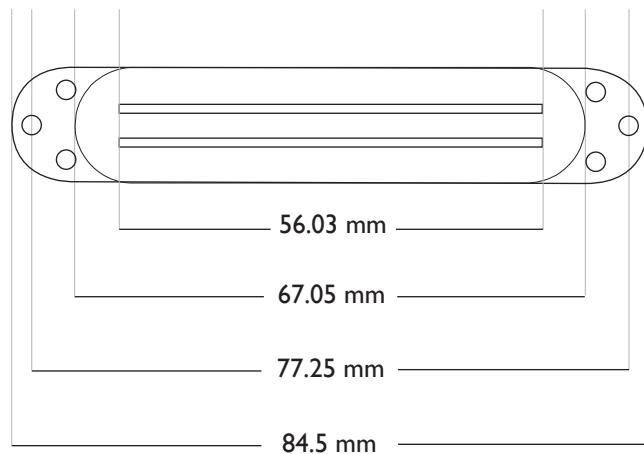

Bare Knuckle

COBRA 6 STRING SINGLE COIL COMPONENT DIMENSIONS

COBRA COIL SIDE PROFILE BOBBINS

COBRA COIL FLAT PROFILE BOBBINS

Bare Knuckle
PICKUPS