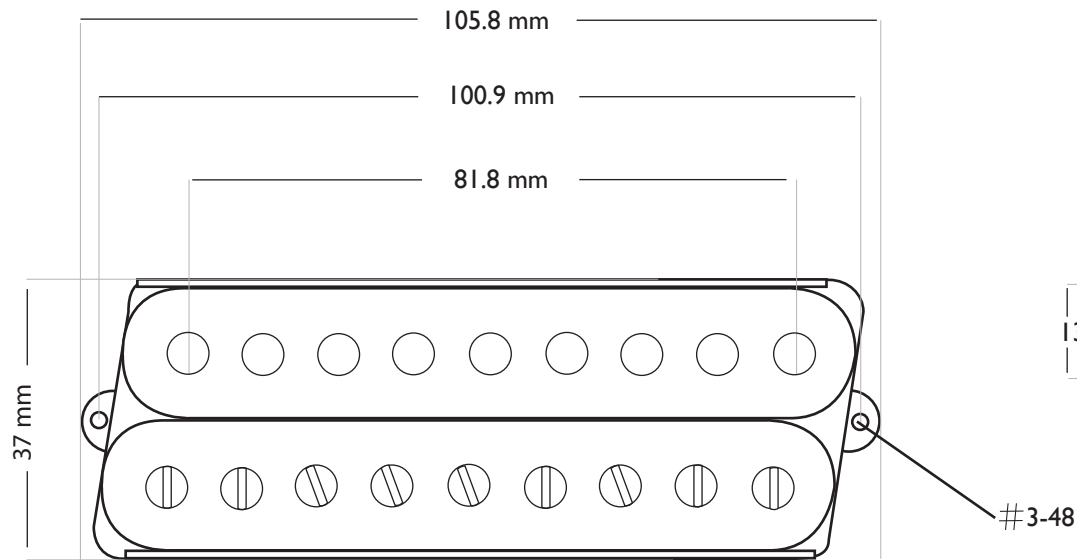

Bare Knuckle 9 STRING ANGLED BASE-PLATES HUMBUCKER DIMENSIONS

Bare Knuckle
PICKUPS

9 STRING SHORT LEG ANGLED BASEPLATE

***NOTE** -Baseplate angle measures at 10 degrees.