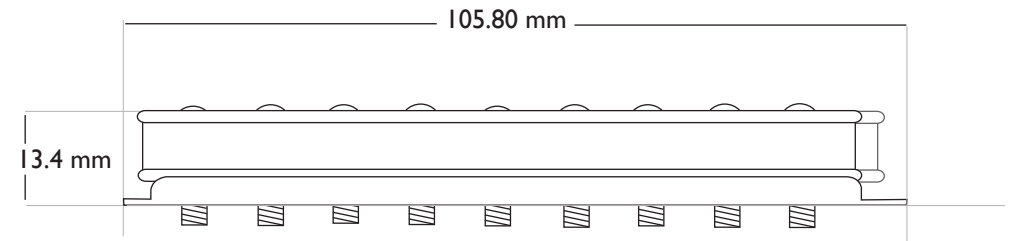

Bare Knuckle 9 STRING ANGLED BASE-PLATES HUMBUCKER DIMENSIONS

Bare Knuckle
PICKUPS

9 STRING SHORT LEG ANGLED BASEPLATE

***NOTE** -Baseplate angle measures at 10 degrees.