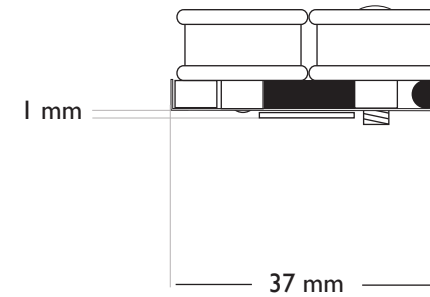

Bare Knuckle 9 STRING ANGLED BASE-PLATES HUMBUCKER DIMENSIONS

Bare Knuckle
PICKUPS

9 STRING SHORT LEG ANGLED BASEPLATE

***NOTE** -Baseplate angle measures at 10 degrees.