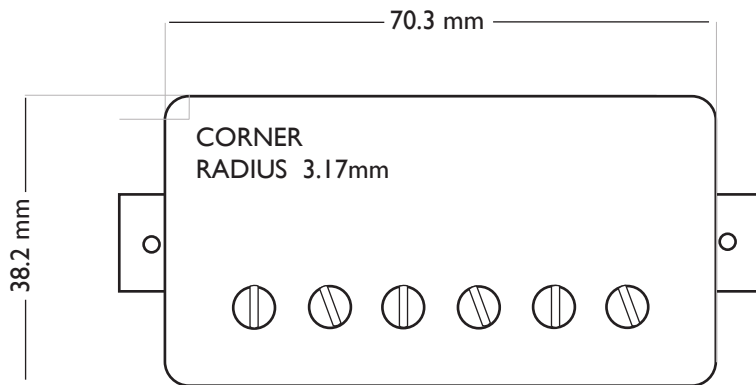

# Bare Knuckle STANDARD SPACE (49.4 mm) HUMBUCKER DIMENSIONS

SHORT LEG BASEPLATE

VINTAGE LONG LEG BASEPLATE

*Bare Knuckle*  
PICKUPS