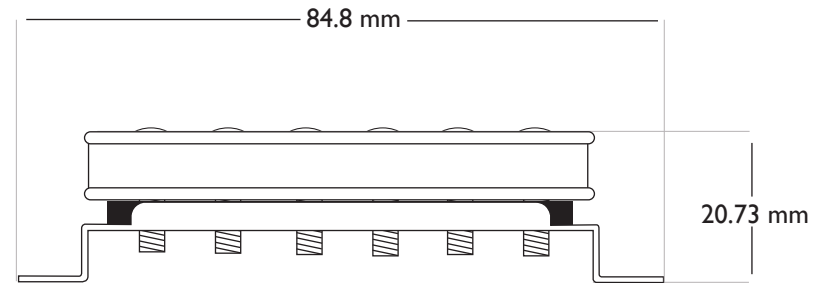

# Bare Knuckle STANDARD SPACE (49.4 mm) HUMBUCKER DIMENSIONS

SHORT LEG BASEPLATE

VINTAGE LONG LEG BASEPLATE

*Bare Knuckle*  
PICKUPS