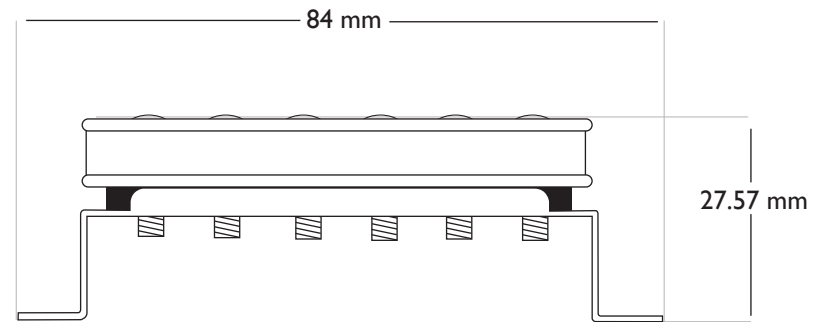

# Bare Knuckle STANDARD SPACE (49.4 mm) HUMBUCKER DIMENSIONS

SHORT LEG BASEPLATE

VINTAGE LONG LEG BASEPLATE

*Bare Knuckle*  
PICKUPS