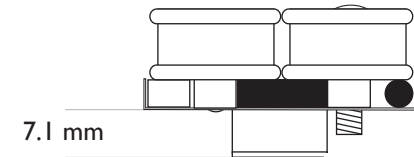

# Bare Knuckle STANDARD SPACE (49.4 mm) HUMBUCKER DIMENSIONS

SHORT LEG BASEPLATE

VINTAGE LONG LEG BASEPLATE

*Bare Knuckle*  
PICKUPS