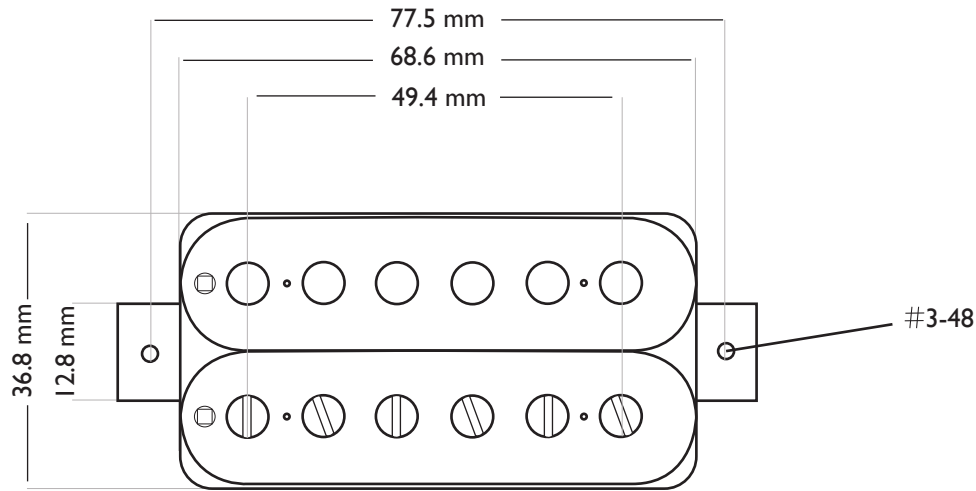

# Bare Knuckle STANDARD SPACE (49.4 mm) HUMBUCKER DIMENSIONS

SHORT LEG BASEPLATE

VINTAGE LONG LEG BASEPLATE

*Bare Knuckle*  
PICKUPS