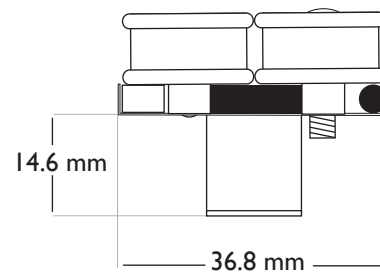

# Bare Knuckle STANDARD SPACE (49.4 mm) HUMBUCKER DIMENSIONS

SHORT LEG BASEPLATE

VINTAGE LONG LEG BASEPLATE

*Bare Knuckle*  
PICKUPS