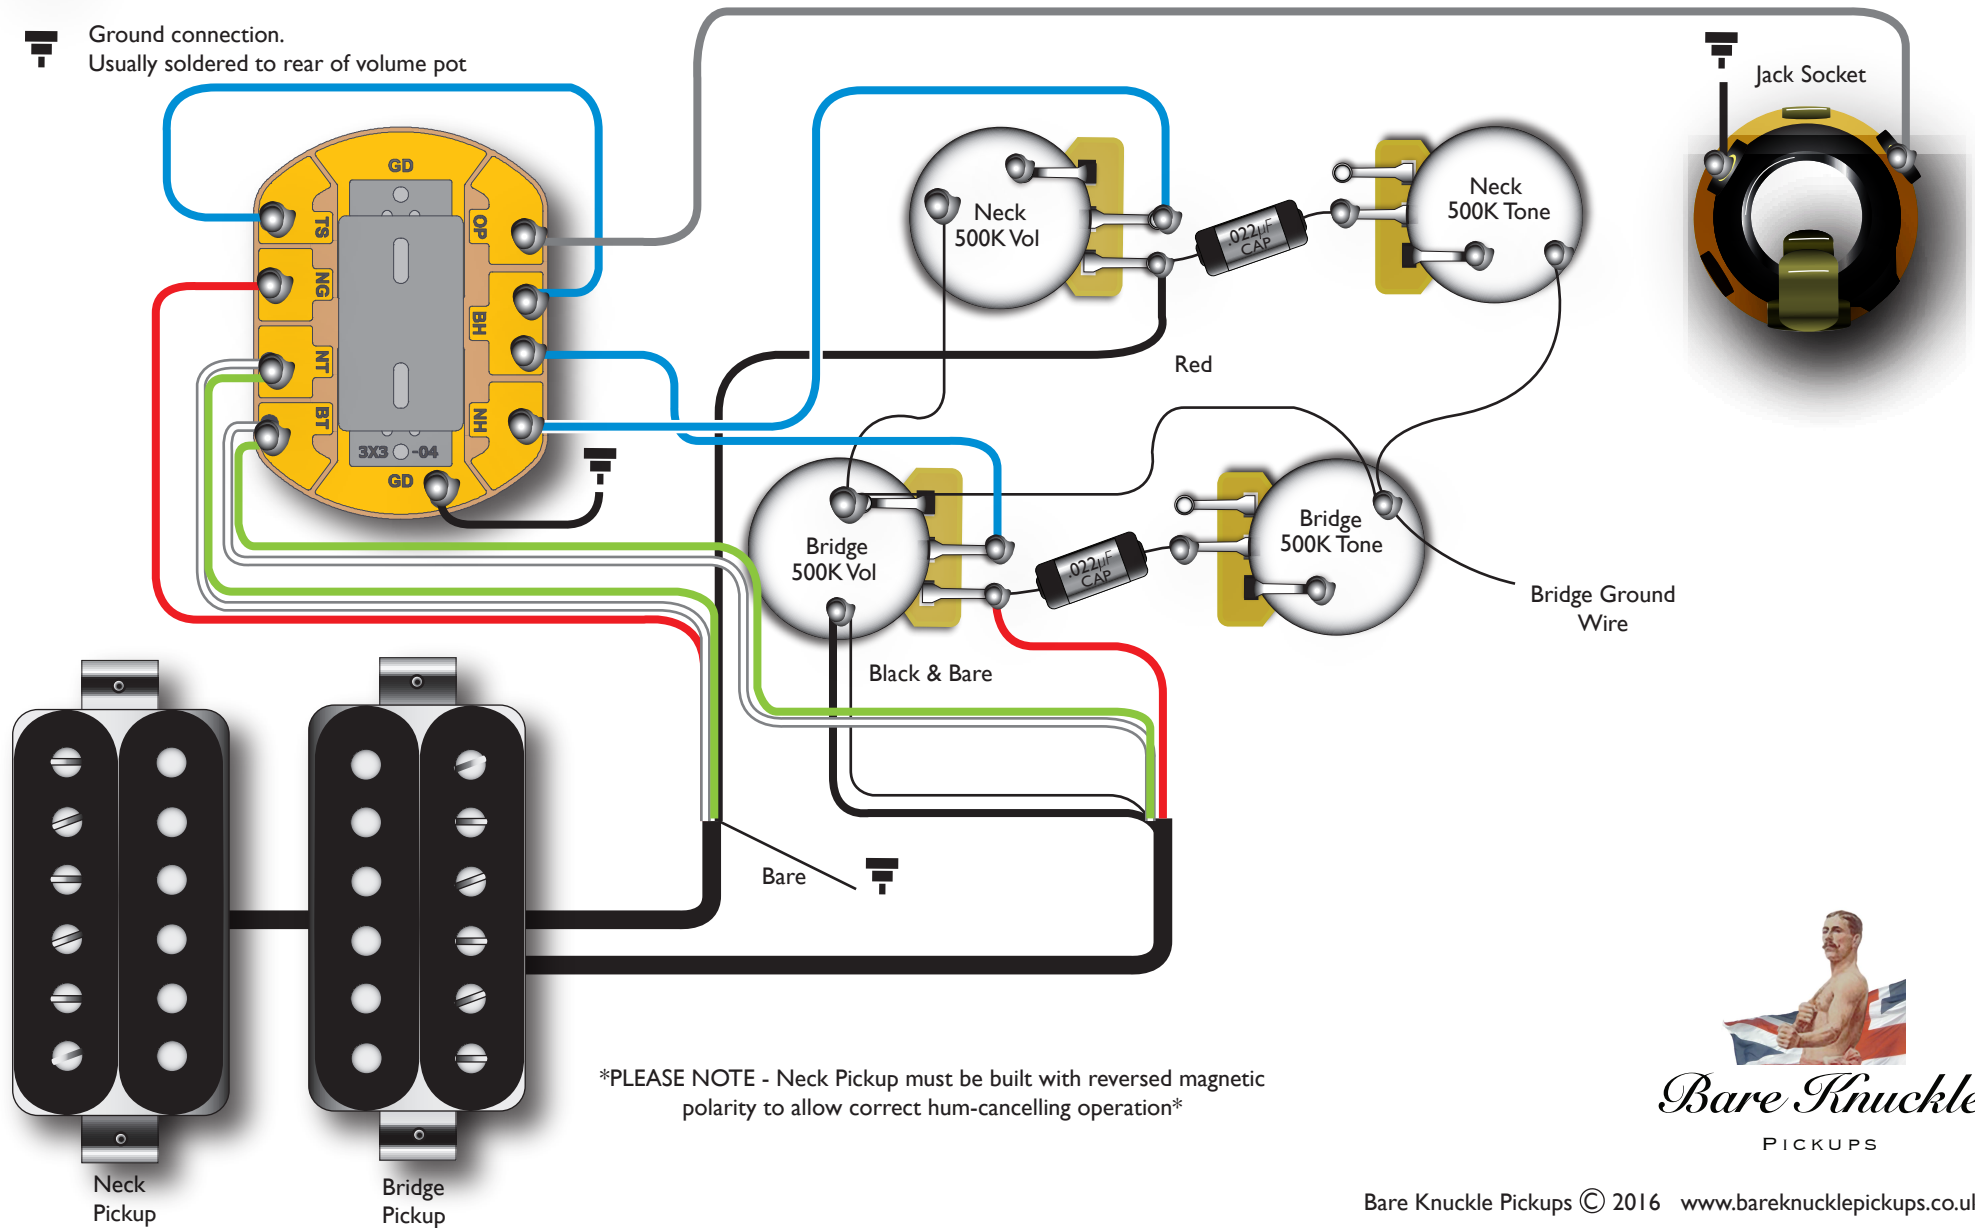

# 2 Humbuckers, 4 Conductor, Series Wiring - 2 Volumes, 2 Tones & Freeway 3X3-04 6 Way Toggle Switch

Key

 Solder joint

 Ground connection.  
Usually soldered to rear of volume pot

*Bare Knuckle*  
PICKUPS